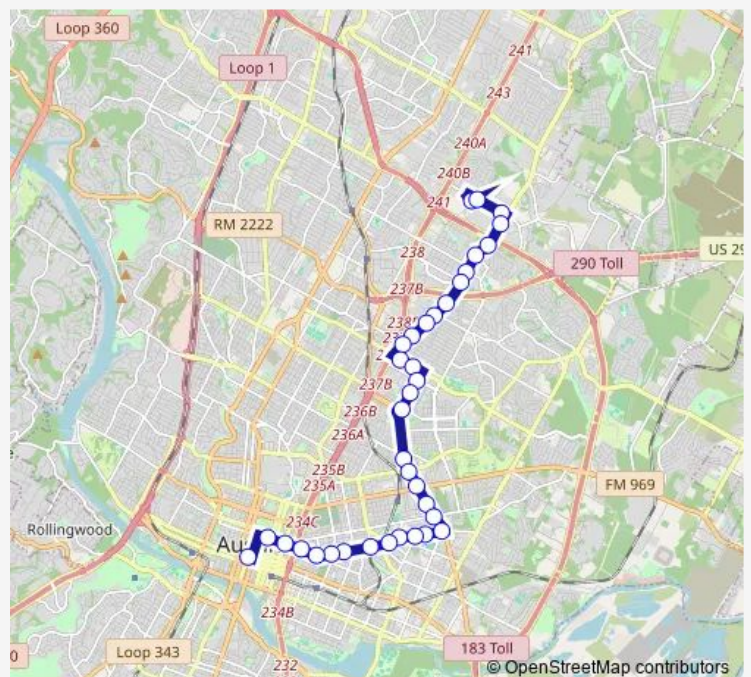

### Direction

Norwood Transit Center - A — 150 6th/Congress

36 stops

[Open route schedule](#)

Norwood Transit Center - A

1113 Rutherford/Furness

8100 Cameron Road

8004 Cameron/Rutherford

### Route schedule

Norwood Transit Center - A — 150 6th/Congress

Monday 24:44-02:29<sup>+1</sup>

Tuesday 03:04-02:29<sup>+1</sup>

Wednesday 03:04-02:29<sup>+1</sup>

Thursday 03:04-02:29<sup>+1</sup>

Friday 03:04-02:29<sup>+1</sup>

### Route info

Direction: Norwood Transit Center - A

Stops: 36

Trip Duration: 0 hour 27 min

485 — 485-Night Owl Cameron

BusMaps

© OpenStreetMap contributors

1400 Airport/14th Half

## Route info

Direction: 150 6th/Congress

Stops: 39

Trip Duration: 0 hour 31 min

Cameron/52nd

Cameron/Broadmoor

Cameron/Corona

Cameron/Ridgehaven