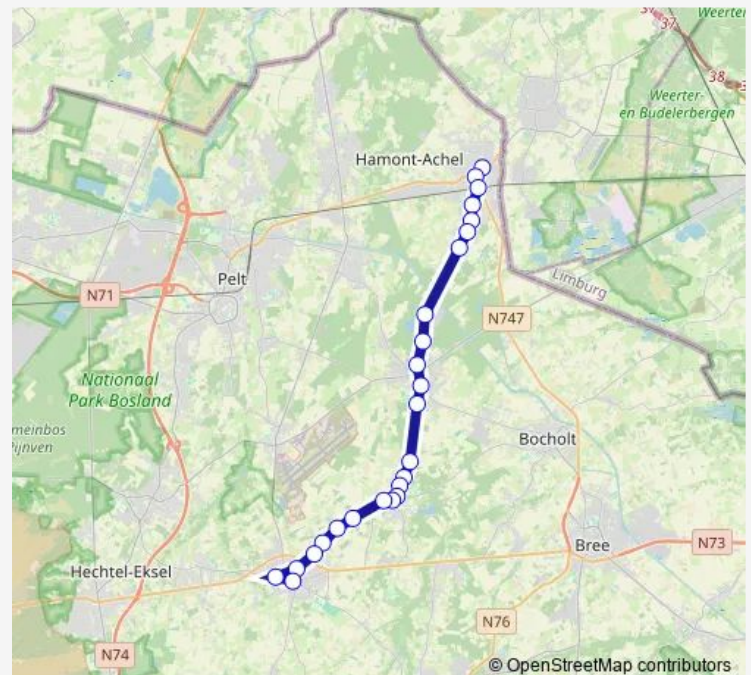

Friday 15:50

Saturday —

Sunday —

Route info

Direction: Hamont, Kerk

Stops: 25

Trip Duration: 0 hour 32 min

485 — Hamont - Peer