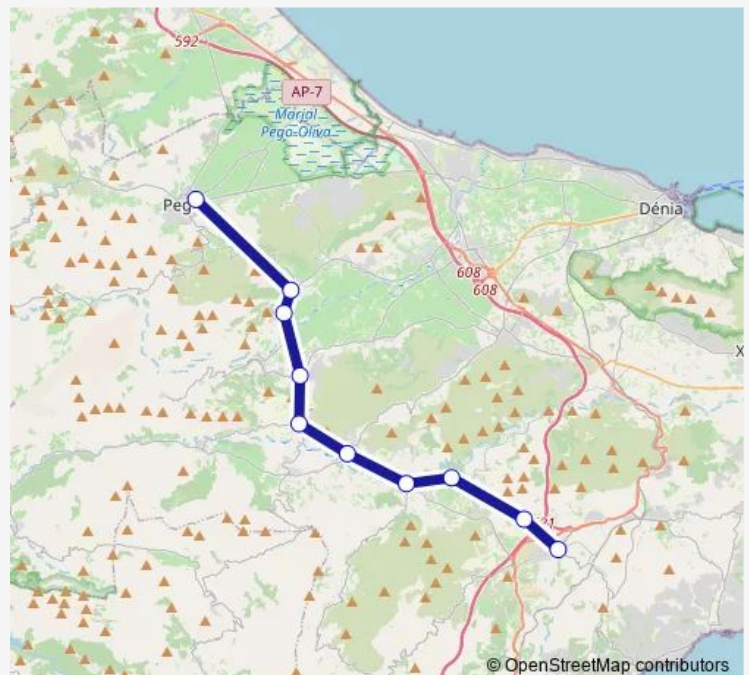

Direction

Benissa — Pego

10 stops

[Open route schedule](#)

Benissa

Senija

Lliber

Jalon

Alcalali

Venta Del Zurdo

Orba

Tormos

Sagra

Pego

Route schedule

Benissa — Pego

Monday 10:30

Tuesday 10:30

Wednesday 10:30

Thursday 10:30

Friday 10:30

Saturday —

Sunday —

Route info

Direction: Benissa

Stops: 10

Trip Duration: 0 hour 45 min

ALSA - Dm Ben-Peg Bus time schedules and route maps are available in an offline PDF at busmaps.com. Use the busmaps.com website to see live bus times, train schedule or subway schedule, and step-by-step directions for all public transit in Senija