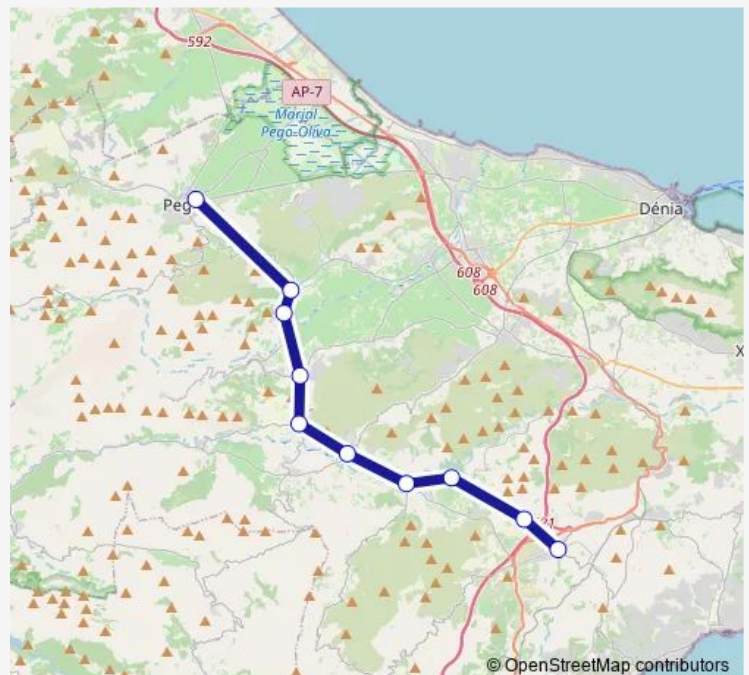

Direction

Benissa — Pego

10 stops

[Open route schedule](#)

Benissa

Senija

Lliber

Jalon

Alcalali

Venta Del Zurdo

Orba

Tormos

Sagra

Pego

Route schedule

Benissa — Pego

Monday 10:30

Tuesday 10:30

Wednesday 10:30

Thursday 10:30

Friday 10:30

Saturday —

Sunday —

Route info

Direction: Benissa

Stops: 10

Trip Duration: 0 hour 45 min

Alsa - Dm Ben-Peg Bus time schedules and route maps are available in an offline PDF at busmaps.com. Use the busmaps.com website to see live bus times, train schedule or subway schedule, and step-by-step directions for all public transit in Senija