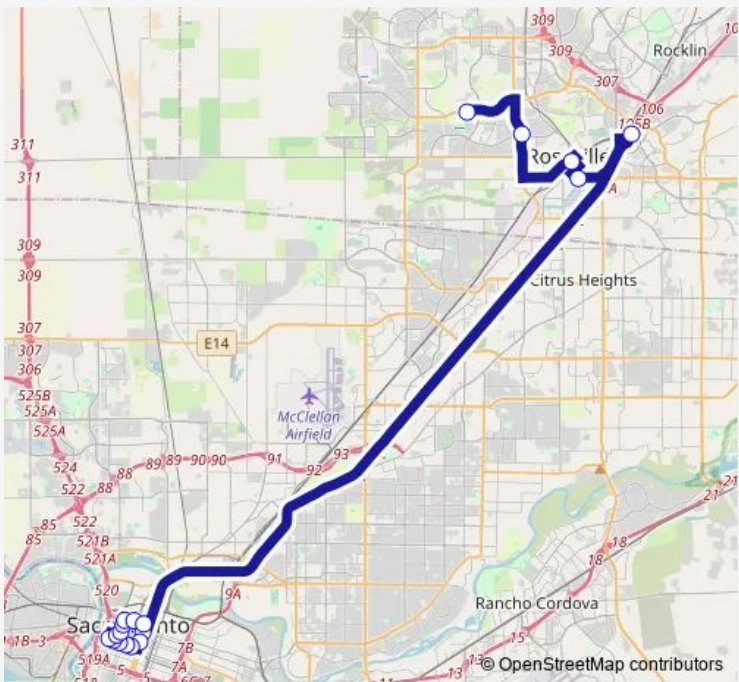

[Go to website](#)

Direction
 15th ST & K ST (Sb) — Pleasant Grove Blvd & Mahany Park AND Ride LOT (Nb)
 18 stops
[Open route schedule](#)

- 15th ST & K ST (Sb)
- 15th ST & N ST (Sb)
- P ST & 13th ST (Eb)
- P ST & 11th ST (Eb)
- P ST & 9TH ST (Wb)
- P ST & 7TH ST (Wb)
- 5TH ST & P ST (Nb)
- N ST & 7TH ST (Eb)
- 8TH ST & Capitol AVE (Nb)
- 8TH ST & K ST (Nb)
- 8TH ST & I ST (Nb)
- H ST & 11th ST (Eb)
- H ST & 14th ST (Eb)
- Taylor RD & Eureka RD (Nb)
- Douglas Blvd & Buljan DR (Sb)
- Pacific ST & Church ST (Nb)
- Foothills Blvd & Junction Blvd (Nb)
- Pleasant Grove Blvd & Mahany Park AND Ride LOT (Nb)

Route schedule
 15th ST & K ST (Sb) — Pleasant Grove Blvd & Mahany Park AND Ride LOT (Nb)

Monday	16:04
Tuesday	16:04
Wednesday	16:04
Thursday	16:04
Friday	16:04
Saturday	—
Sunday	—

Route info
 Direction: 15th ST & K ST (Sb)
 Stops: 18
 Trip Duration: 1 hour 29 min

The schedule is provided in the local timezone. Times with "(+1)" indicate departures on the next day.

PDF file created on 2025-02-26

2024 BusMaps.com - All Rights Reserved