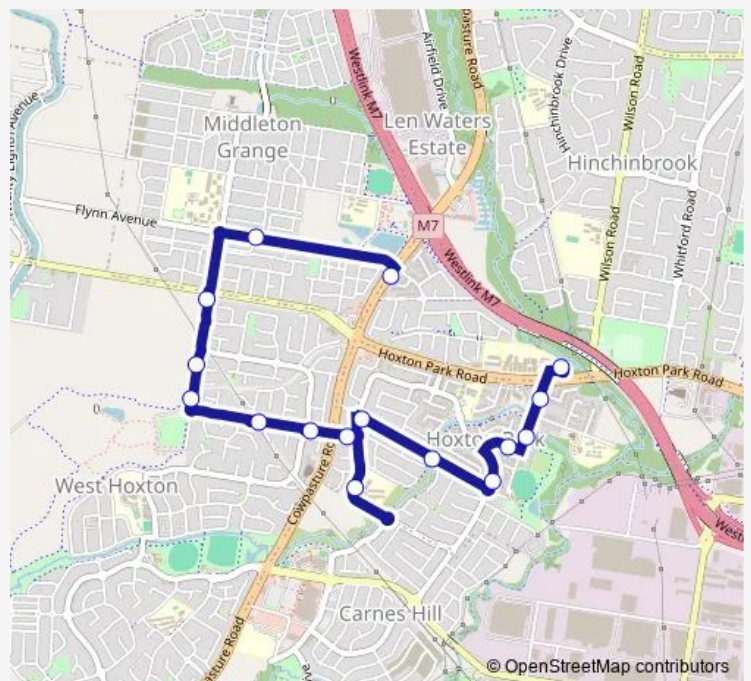

School Bus 2026 Good Samaritan to Middleton Grange

[Go to website](#)

Direction

Good Samaritan College, School Grounds — Cowpasture Rd After Collarenebri Rd

16 stops

[Open route schedule](#)

Good Samaritan College, School Grounds

Tibooburra Rd Before Cowpasture Rd

Mannow Av At Carmichael Dr

Mannow Av At Tunnack Cl

Second Av After Mannow Av

Second Av Opp Mella Cl

Second Av Before Fifteenth Av

Flynn Av Before Monkton Av

Cowpasture Rd After Collarenebri Rd

Route schedule

Good Samaritan College, School Grounds — Cowpasture Rd After Collarenebri Rd

Monday	15:04
Tuesday	15:04
Wednesday	15:04
Thursday	15:04
Friday	—
Saturday	—
Sunday	—

Route info

Direction: Good Samaritan College, School Grounds

Stops: 16

Trip Duration: 0 hour 20 min

2026 — Good Samaritan to Middleton Grange

2026 School Bus time schedules and route maps are available in an offline PDF at busmaps.com. Use the busmaps.com website to see live bus times, train schedule or subway schedule, and step-by-step directions for all public transit in Liverpool