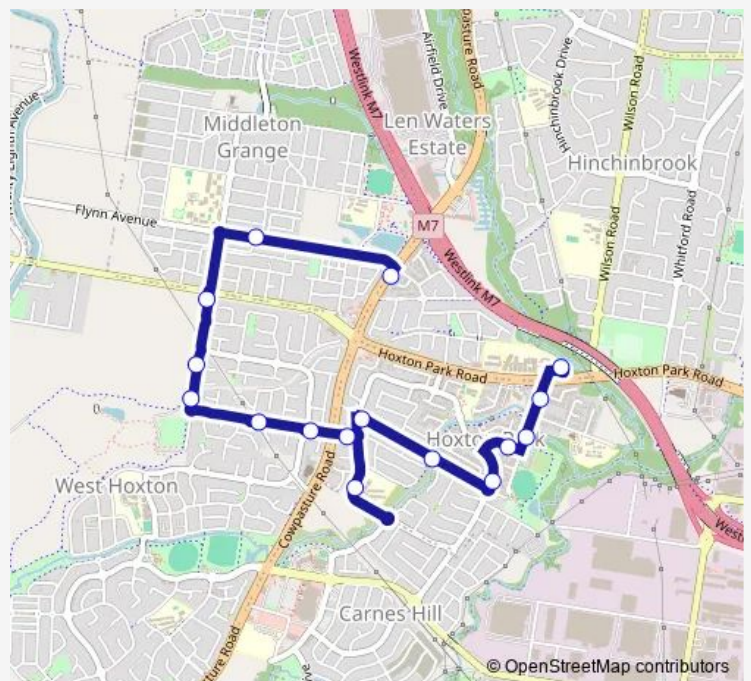

School Bus 2026 Good Samaritan to Middleton Grange

[Go to website](#)

**Direction**

Good Samaritan College, School Grounds — Cowpasture Rd After Collarenebri Rd

16 stops

[Open route schedule](#)

Good Samaritan College, School Grounds

Tibooburra Rd Before Cowpasture Rd

Mannow Av At Carmichael Dr

Mannow Av At Tunnack Cl

Second Av After Mannow Av

Second Av Opp Mella Cl

Second Av Before Fifteenth Av

Flynn Av Before Monkton Av

Cowpasture Rd After Collarenebri Rd

Route schedule

Good Samaritan College, School Grounds — Cowpasture Rd After Collarenebri Rd

|           |       |
|-----------|-------|
| Monday    | 15:04 |
| Tuesday   | 15:04 |
| Wednesday | 15:04 |
| Thursday  | 15:04 |
| Friday    | 15:04 |
| Saturday  | —     |
| Sunday    | —     |

Route info

Direction: Good Samaritan College, School Grounds

Stops: 16

Trip Duration: 0 hour 20 min

2026 — Good Samaritan to Middleton Grange

2026 School Bus time schedules and route maps are available in an offline PDF at [busmaps.com](https://busmaps.com). Use the [busmaps.com](https://busmaps.com) website to see live bus times, train schedule or subway schedule, and step-by-step directions for all public transit in Liverpool