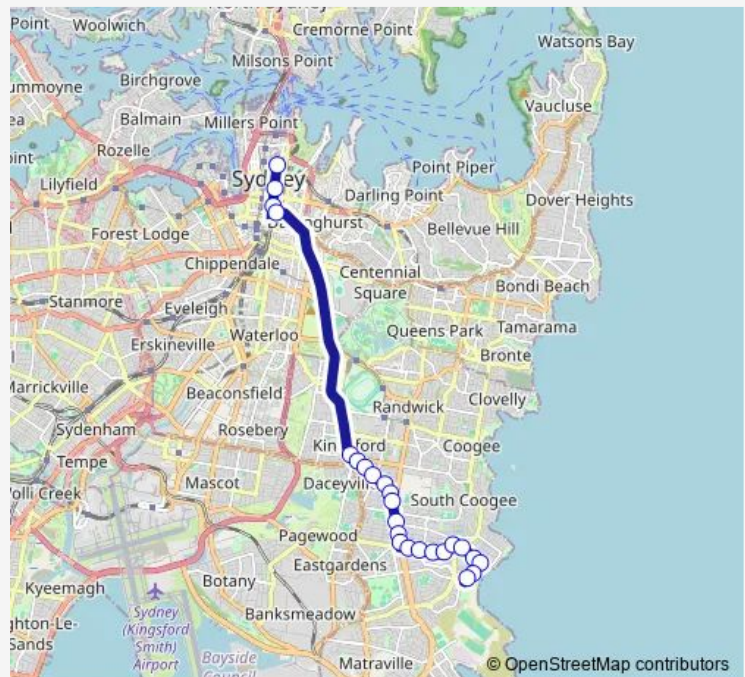

Maroubra Rd Near Garden St

Maroubra Rd Before Cooper St

Maroubra Rd Near Flower St

Maroubra Rd Near French St

Malabar Rd Opp Nicol Lane

Maroubra Rd Near Malabar Rd

Route schedule

Martin Place Station, Elizabeth St, Stand F — Maroubra Beach Set Down Only

Monday 17:06-18:20

Tuesday 17:06-18:20

Wednesday 17:06-18:20

Thursday 17:06-18:20

Friday 17:06-18:20

Saturday —

Sunday —

Route info

Direction: Martin Place Station, Elizabeth St, Stand F

Stops: 24

Trip Duration: 0 hour 40 min

X96 — Prepay-Only - Maroubra Beach to City Museum (Express Service) **BusMaps**

Maroubra Rd Near Duncan St

Maroubra Rd Near Marine Pde

Maroubra Slsc, Marine Parade

Maroubra Beach Set Down Only

Direction

Marine Pde Terminus — Museum Station, Elizabeth St, Stand C

26 stops

[Open route schedule](#)

Marine Pde Terminus

Marine Parade Opp Maroubra Slsc