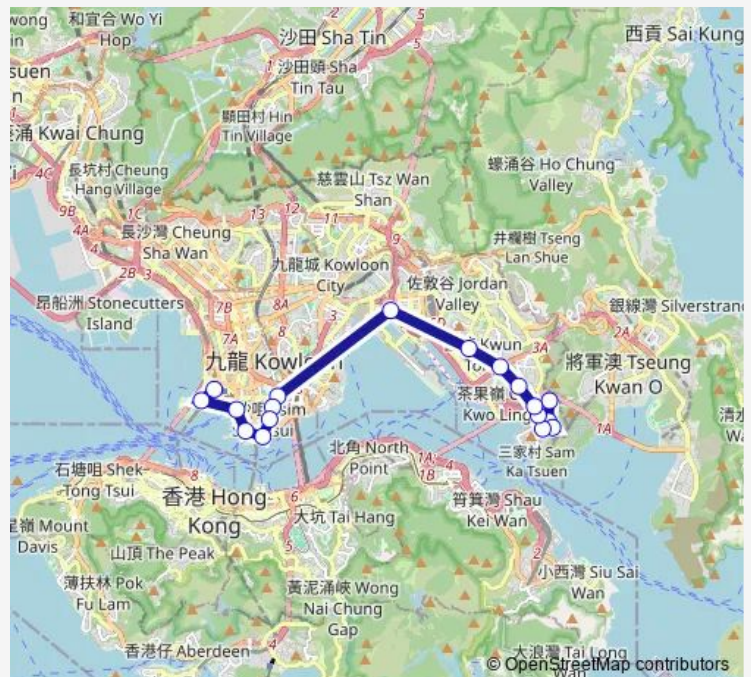

[Ctb] East Tsim SHA Tsui Station, Salisbury Road|[Kmb] East Tsim SHA Tsui Station|[Nlb] East Tsim SHA Tsui MTR Station

[Ctb] Kowloon Park Drive|[Kmb] Kowloon Park Drive

Route schedule

[Kmb] LAM TIN (Kwong TIN Estate) BUS Terminus — [Ctb] Kowloon Station|[Kmb] Kowloon Station BUS Terminus

Monday	08:00
Tuesday	08:00
Wednesday	08:00
Thursday	08:00
Friday	08:00
Saturday	08:00
Sunday	—

Route info

Direction: [Kmb] LAM TIN (Kwong TIN Estate) BUS Terminus

Stops: 18

Trip Duration: 0 hour 48 min

215P — LAM TIN (Kwong TIN Estate) - Kowloon Station **BusMaps**