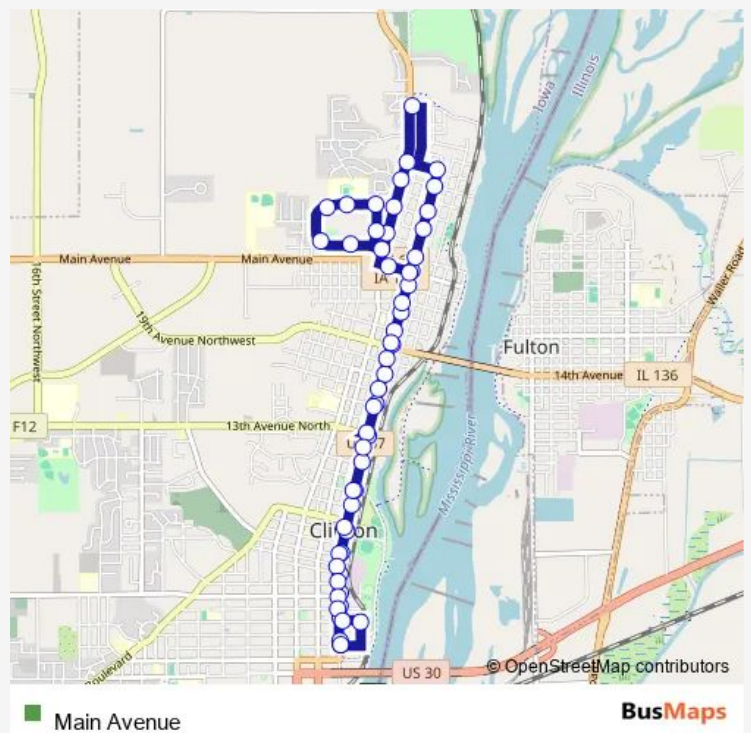

Bus Main Avenue

[Go to website](#)

Direction
 Central Transfer Point (6th Ave S) — Central Transfer Point (6th Ave S)

55 stops

[Open route schedule](#)

Central Transfer Point (6th Ave S)

Central Transfer Point (2nd St)

2nd and 25th Ave N

2nd and 27th Ave N

2nd St and 28th Ave N

Route schedule

Central Transfer Point (6th Ave S) — Central Transfer Point (6th Ave S)

Monday	06:00-17:30
Tuesday	06:00-17:30
Wednesday	06:00-17:30
Thursday	06:00-17:30
Friday	06:00-17:30
Saturday	08:00-15:00
Sunday	—

Route info

Direction: Central Transfer Point (6th Ave S)

Stops: 55

Trip Duration: 0 hour 27 min

2nd St and 30th Ave N

31st Ave and 2nd St N

36th Ave and 3rd St N

31st Ave and 3rd St N

2nd St and 1st Ave N

2nd St and 2nd Ave S

2nd St and 3rd Ave N

4th Ave and 2nd St S

1st St and 4th Ave S

Central Transfer Point (6th Ave S)

Main Avenue Bus time schedules and route maps are available in an offline PDF at busmaps.com. Use the busmaps.com website to see live bus times, train schedule or subway schedule, and step-by-step directions for all public transit in Clinton