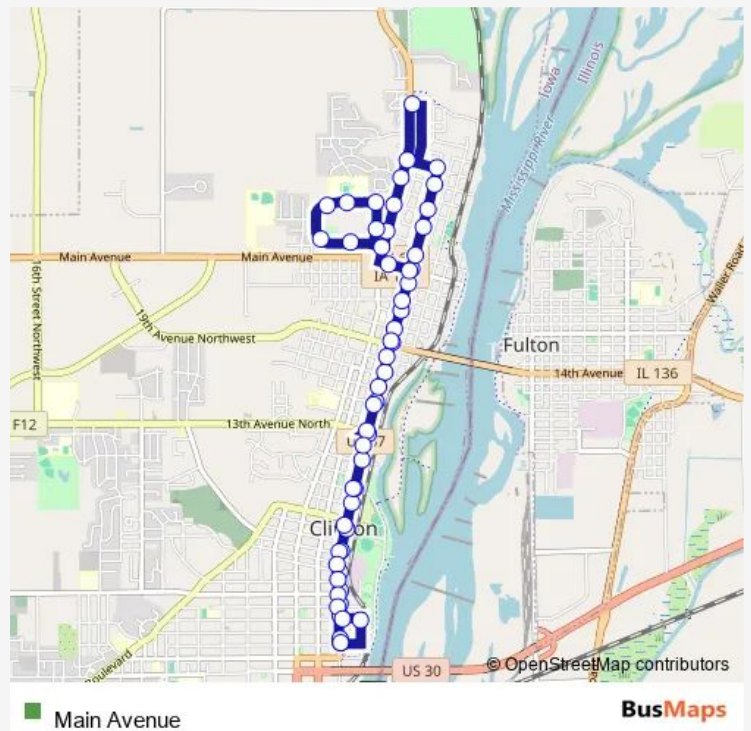

Bus Main Avenue

[Go to website](#)

Direction
 Central Transfer Point (6th Ave S) — Central Transfer Point (6th Ave S)

55 stops

[Open route schedule](#)

Central Transfer Point (6th Ave S)

Central Transfer Point (2nd St)

2nd and 25th Ave N

2nd and 27th Ave N

2nd St and 28th Ave N

Route schedule

Central Transfer Point (6th Ave S) — Central Transfer Point (6th Ave S)

Monday	06:00-17:30
Tuesday	06:00-17:30
Wednesday	06:00-17:30
Thursday	06:00-17:30
Friday	06:00-17:30
Saturday	08:00-15:00
Sunday	—

Route info

Direction: Central Transfer Point (6th Ave S)

Stops: 55

Trip Duration: 0 hour 27 min

2nd St and 30th Ave N

31st Ave and 2nd St N

36th Ave and 3rd St N

31st Ave and 3rd St N

2nd St and 1st Ave N

2nd St and 2nd Ave S

2nd St and 3rd Ave N

4th Ave and 2nd St S

1st St and 4th Ave S

Central Transfer Point (6th Ave S)

Main Avenue Bus time schedules and route maps are available in an offline PDF at busmaps.com. Use the busmaps.com website to see live bus times, train schedule or subway schedule, and step-by-step directions for all public transit in Clinton