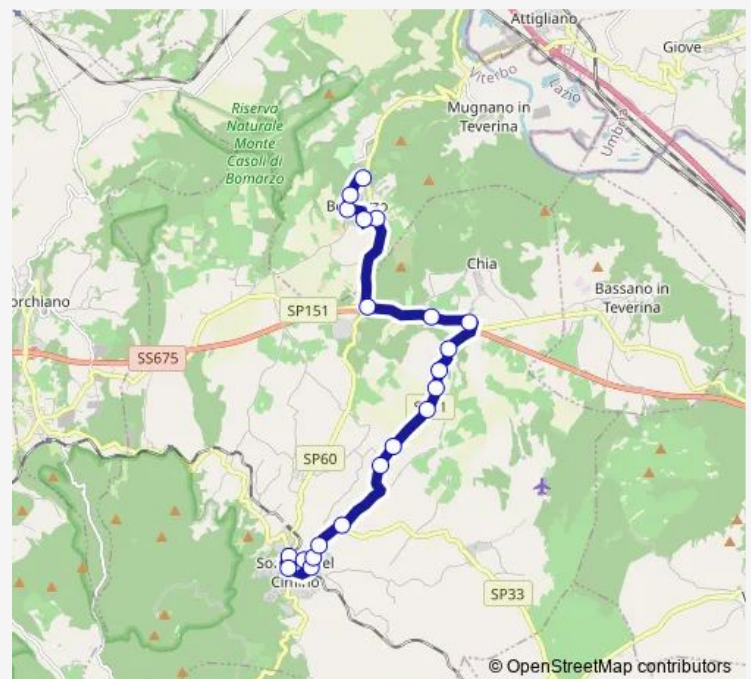

Soriano | Via Molinella (Km 2) # f1939

Soriano | Via Molinella (Km 1) # f1940

Soriano | Vaccarecce # f1941

Soriano | Via Molinella (Km 1) # f1942

Soriano | Via Ortana Via V. Emanuele II # f1981

Soriano | Stradelle # f1983

Soriano | Sanguetta # f1984

Bomarzo | Via Elce Via Verga # f1985

Bomarzo | Via Verga # f1986

Bomarzo | Via Piano Via Verga # f1988

Bomarzo | Piazza Torino # f1989

Bomarzo | Piazza Matteotti # f1990

Route schedule

Soriano | Stazione # f1744 — Bomarzo | Piazza Matteotti # f1990

Monday 06:40

Tuesday 06:40

Wednesday 06:40

Thursday 06:40

Friday 06:40

Saturday 06:40

Sunday —

Route info

Direction: Soriano | Stazione # f1744

Stops: 21

Trip Duration: 0 hour 19 min

Soriano nel Cimino - Bomarzo # Sr903a

Bus time schedules and route maps are available in an offline PDF at busmaps.com. Use the busmaps.com website to see live bus times, train schedule or subway schedule, and step-by-step directions for all public transit in Soriano nel Cimino