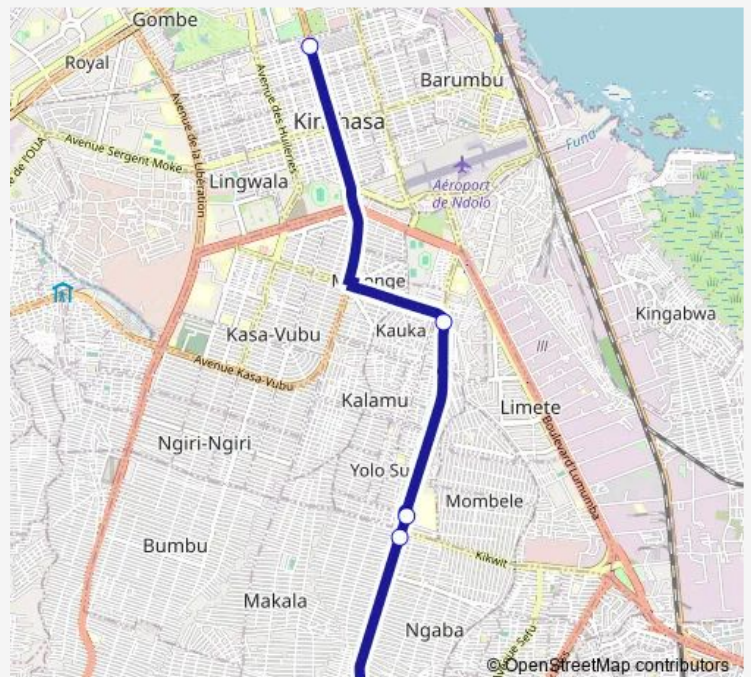

Thursday 18:43

Friday 18:43

Saturday —

Sunday —

Route info

Direction: Unknown

Stops: 5

Trip Duration: 0 hour 41 min

■ Gombe Ville_ TO _ Rond Point Ngaba

Direction

Unknown — Unknown

6 stops

[Open route schedule](#)

Unknown

Unknown

Unknown

Thursday 07:20

Friday 07:20

Saturday —

Sunday —

Route info

Direction: Unknown

Stops: 5

Trip Duration: 0 hour 43 min

Tuesday 19:30

Wednesday 19:30

Thursday 19:30

Friday 19:30

Saturday —

Sunday —

Route info

Direction: Unknown