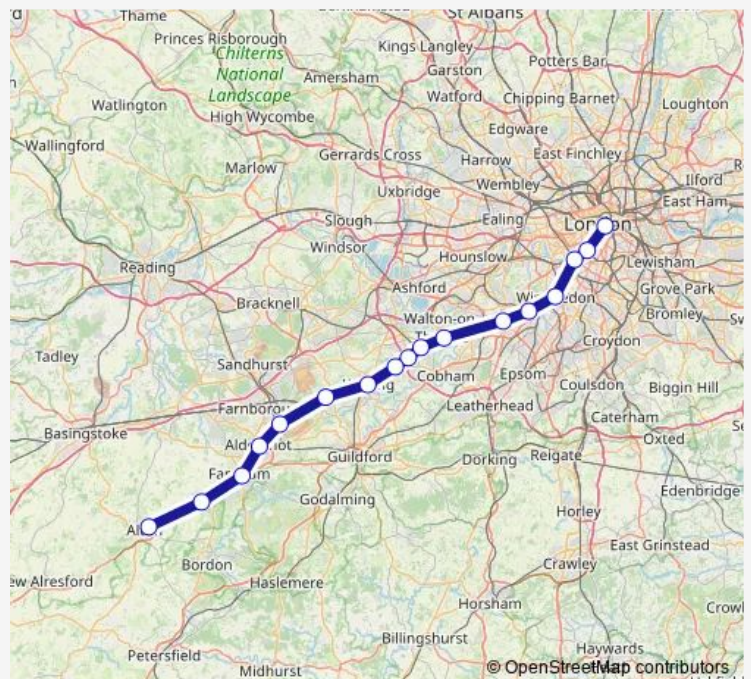

Woking

Brookwood

Ash Vale

Aldershot

Farnham

Bentley (Hants)

Alton

Route schedule

London Waterloo — Alton

Monday 06:53-23:23

Tuesday 06:53-23:23

Wednesday 06:53-23:23

Thursday 06:53-23:23

Friday 06:53-23:56

Saturday 06:54-23:55

Sunday 08:07-23:07

Route info

Direction: London Waterloo

Stops: 17

Trip Duration: 1 hour 50 min

Sw:Wat->Aon — SW train service from WAT to Aon

Direction

London Waterloo — Alton

16 stops

Saturday

—

Sunday

23:40

Route info

Direction: London Waterloo

Stops: 19

Trip Duration: 1 hour 53 min