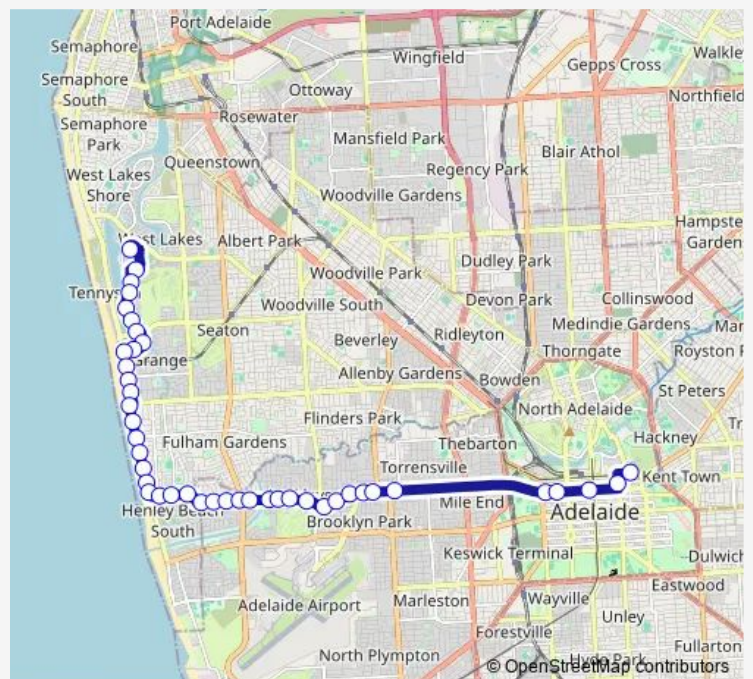

Stop 30A Military Rd - East side

Stop 30 Military Rd / Jetty St - East side

Stop 29D Military Rd - East side

Stop 29C Seaview Rd - East side

Stop 29B Seaview Rd - East side

Stop 29A Seaview Rd - East side

Stop 29 Seaview Rd - East side

Stop 28 Seaview Rd - East side

Stop 27 Seaview Rd - East side

Stop 26 Seaview Rd - East side

Stop 25 Henley Beach Rd - North side

Route schedule

Zone C West Lakes Interchange - East side — Stop I1
North Tce - North side

Monday	07:21-07:47
Tuesday	07:21-07:47
Wednesday	07:21-07:47
Thursday	07:21-07:47
Friday	07:21-07:47
Saturday	—
Sunday	—

Route info

Direction: Zone C West Lakes Interchange - East side

Stops: 43

Trip Duration: 0 hour 55 min

X30C — West Lakes Centre Interchange to City

Stop 24 Henley Beach Rd - North side

Stop 23 Henley Beach Rd - North side

Stop 22 Henley Beach Rd - North side

Stop 21 Henley Beach Rd - North side

Stop 20 Henley Beach Rd - North side