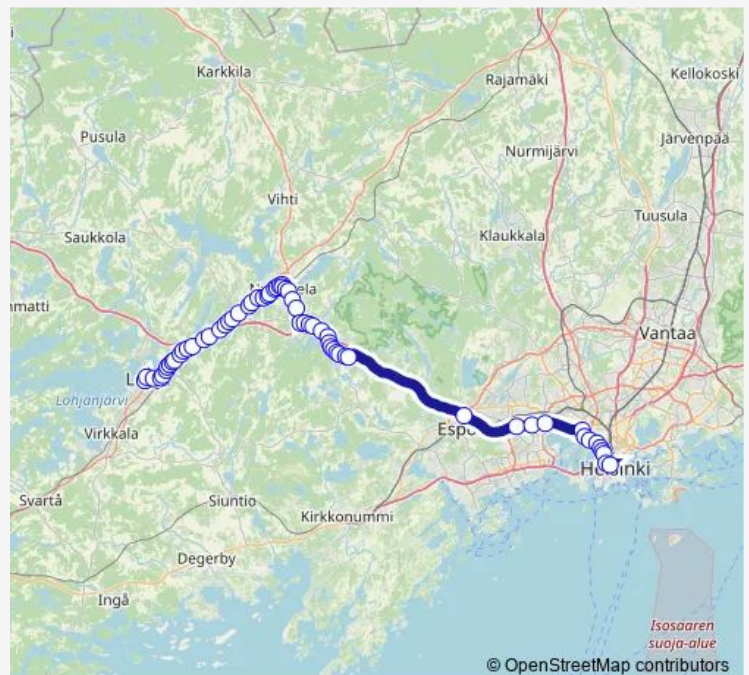

Bus U282b Lohja - Nummela - Helsinki

[Go to website](#)

Direction

Lohja, linja-autoasema, 5 — Hki linja-autoasema, 30-35

62 stops

[Open route schedule](#)

Lohja, linja-autoasema, 5

Keskusaukio I

Suurlohjankatu I

Ratakatu I

Ratakatu 24 I

Suittiantie P

Asemanrinne teoll. I

Asemanrinne I

Lohja as I

Ventelä I

Mäntynummi I

Mäntynummentien risteys I

Perttilä 1 I

Perttilä 2 I

Muijala 1 I

Muijala 2 I

Muijala 3 I

Minerit P

Muijalanportti P

Lieviö th I

Lohjanharju F

Route schedule

Lohja, linja-autoasema, 5 — Hki linja-autoasema, 30-35

Monday 18:50

Tuesday 18:50

Wednesday 18:50

Thursday 18:50

Friday 18:50

Saturday —

Sunday —

Route info

Direction: Lohja, linja-autoasema, 5

Stops: 62

Trip Duration: 1 hour 25 min

■ U282b — Lohja - Nummela - Helsinki

BusMaps