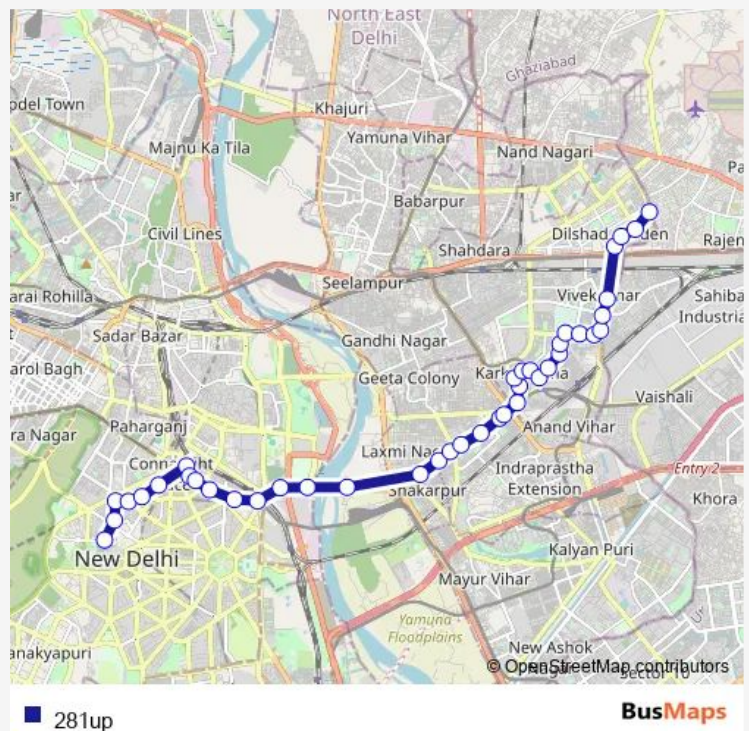

Nirman Vihar Metro Station

Sawarthy Vihar

New Rajdhani Enclave

Route schedule

Kendriya Terminal (Church Road) — New Seema Puri Depot Cluster

Monday 06:38-22:20

Tuesday 06:38-22:20

Wednesday 06:38-22:20

Thursday 06:38-22:20

Friday 06:38-22:20

Saturday 06:38-22:20

Sunday 06:38-22:20

Route info

Direction: Kendriya Terminal (Church Road)

Stops: 41

Trip Duration: 1 hour 10 min