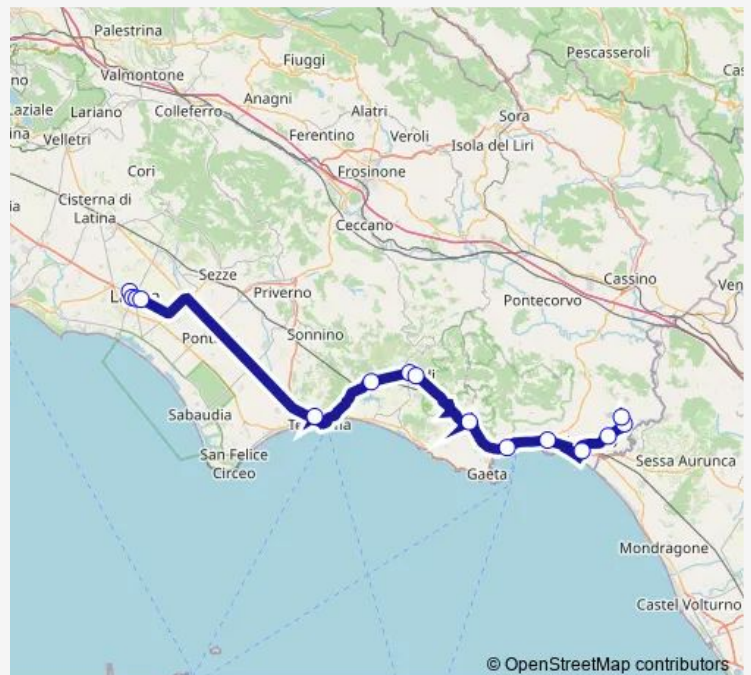

Direction

Latina | Terminal Bus # f3092 — Cosma -Damiano | staz. Carabinieri # f6675

15 stops

[Open route schedule](#)

Latina | Terminal Bus # f3092

Latina | Stadio # f3094

Latina | Mercato Annonario # f3299

Latina | Ist. Galilei Siani # f3301

Terracina | Stazione FS # f4008

Monte S. Biagio | Stazione FS # f3970

Fondi | Ospedale San Giovanni # f3978

Fondi | Corso Italia Via Pico # f4198

Itri | Piazzale Padre Pio # f4208

Formia | Piazza Mattei # f4156

Formia | Via Appia Via Ausonia # f4350

Minturno | Viale Fedele Via Appia # f4537

S. Cosma-Damiano | Via Baracca Via Ausente # f4569

S. Cosma-Damiano | San Lorenzo # f4574

Cosma -Damiano | staz. Carabinieri # f6675

Route schedule

Latina | Terminal Bus # f3092 — Cosma -Damiano | staz. Carabinieri # f6675

Monday	14:10
Tuesday	14:10
Wednesday	14:10
Thursday	14:10
Friday	14:10
Saturday	—
Sunday	—

Route info

Direction: Latina | Terminal Bus # f3092

Stops: 15

Trip Duration: 2 hour 37 min