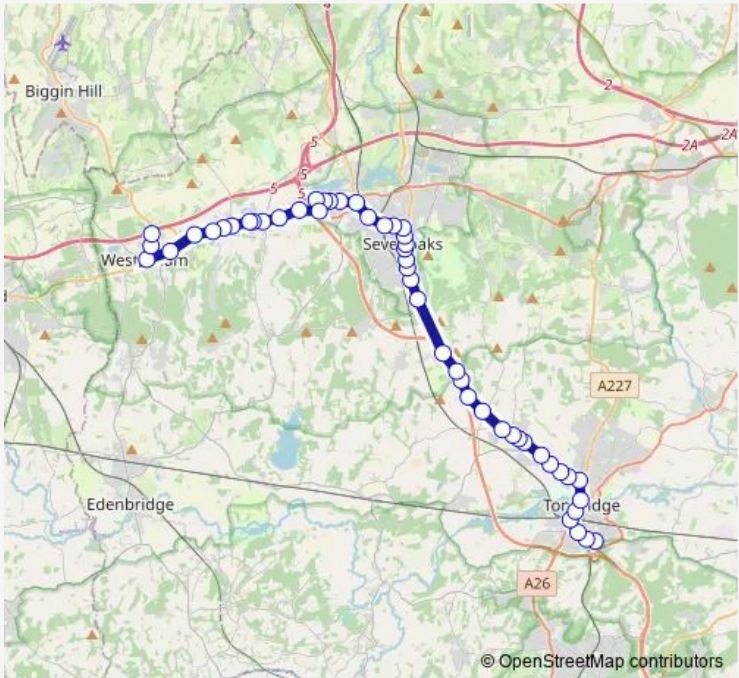

Bus 402W Weald Of Kent School - Westerham

[Go to website](#)

Direction
 Weald of Kent School — Hartley Road
 50 stops
[Open route schedule](#)

- Weald of Kent School
- Goldsmid Road
- Lavender Hill
- Quarry Hill Parade
- High Street
- Castle
- Dry Hill Road
- Dry Hill Park Road
- High Hilden Close
- Hilden Manor
- BP Garage
- The Flying Dutchman
- Coldharbour Lane
- The Half Moon
- Church
- Watt's Cross
- The Cock Horse
- Oakridge Farm
- Bank Lane
- Morleys Roundabout
- The White Hart

Route schedule
 Weald of Kent School — Hartley Road

Monday	15:55
Tuesday	15:55
Wednesday	15:55
Thursday	15:55
Friday	15:55
Saturday	—
Sunday	—

Route info
 Direction: Weald of Kent School
 Stops: 50
 Trip Duration: 1 hour 16 min

402W — Weald Of Kent School - Westerham **BusMaps**

Turners Nursery

Solefields Road

Sevenoaks School

The Chequers

Bus Station

Lower High Street

St Botolph's Road

Thursday 06:57-07:02

Friday 06:57-07:02

Saturday —

Sunday —

Route info

Direction: Hartley Road

Stops: 54

Trip Duration: 1 hour 26 min