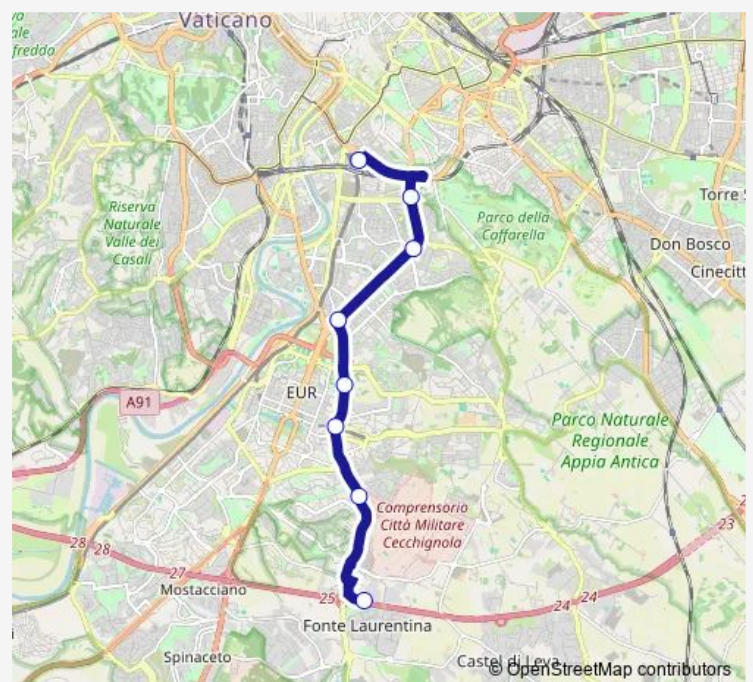

Bus L04

[Go to website](#)

Direction

Carucci/Anagrafe Tributaria — Partigiani-Staz.Ne Ostiense (Fs)

8 stops

[Open route schedule](#)

Carucci/Anagrafe Tributaria

Laurentina/Cecchignola

Laurentina (Mb)

Laurentina/TRE Fontane

Colombo/Laurentina

Colombo/Rufino

Colombo/C.Ne Ostiense

Partigiani-Staz.Ne Ostiense (Fs)

Route schedule

Carucci/Anagrafe Tributaria — Partigiani-Staz.Ne Ostiense (Fs)

Route info

Direction: Carucci/Anagrafe Tributaria

Stops: 8

Trip Duration: 0 hour 29 min

■ L04

L04 Bus time schedules and route maps are available in an offline PDF at busmaps.com. Use the busmaps.com website to see live bus times, train schedule or subway schedule, and step-by-step directions for all public transit in Rome