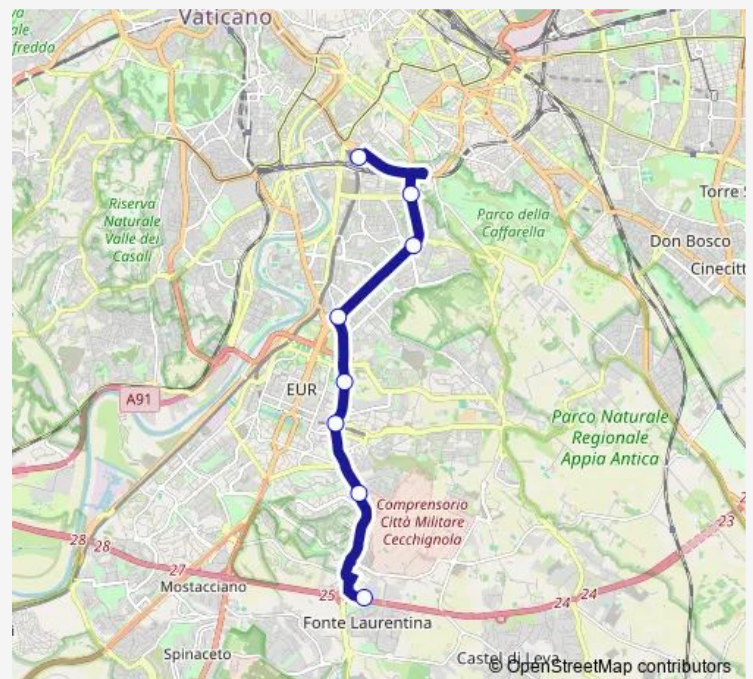

### Direction

CARUCCI/ANAGRAFE TRIBUTARIA — PARTIGIANI-STAZ.NE OSTIENSE (FS)

8 stops

[Open route schedule](#)

CARUCCI/ANAGRAFE TRIBUTARIA

LAURENTINA/CECCHIGNOLA

LAURENTINA (MB)

Laurentina/TRE Fontane

### Route schedule

CARUCCI/ANAGRAFE TRIBUTARIA — PARTIGIANI-STAZ.NE OSTIENSE (FS)

Monday	05:05-00:45 <sup>+1</sup>
Tuesday	05:05-00:45 <sup>+1</sup>
Wednesday	05:05-00:45 <sup>+1</sup>
Thursday	05:05-00:45 <sup>+1</sup>
Friday	05:05-00:50 <sup>+1</sup>
Saturday	05:05-00:50 <sup>+1</sup>
Sunday	05:06-00:45 <sup>+1</sup>

### Route info

Direction: CARUCCI/ANAGRAFE TRIBUTARIA

Stops: 8

Trip Duration: 0 hour 32 min

■ L04

L04 Bus time schedules and route maps are available in an offline PDF at [busmaps.com](https://busmaps.com). Use the [busmaps.com](https://busmaps.com) website to see live bus times, train schedule or subway schedule, and step-by-step directions for all public transit in Rome