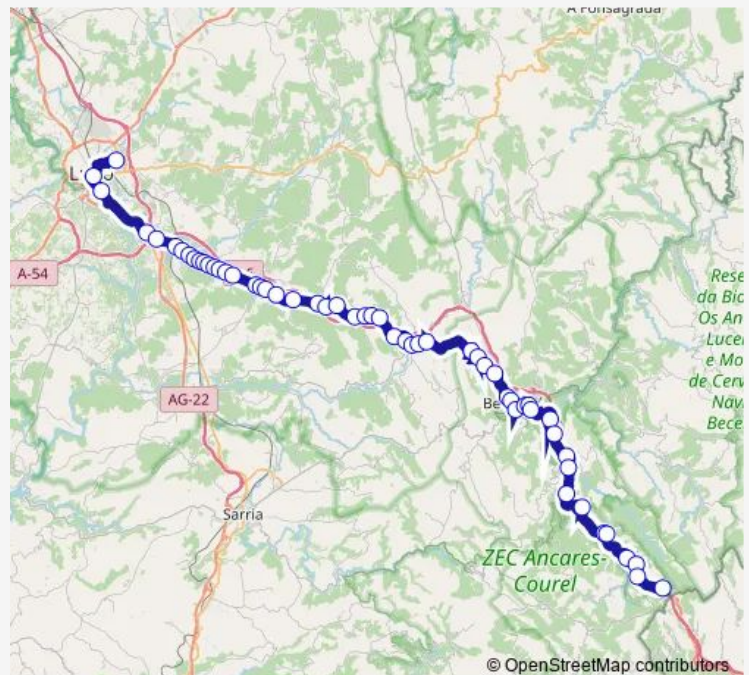

### Route schedule

Hospital Hula — Pedrafita DO Cebreiro

Monday 07:30-14:15

Tuesday 07:30-14:15

Wednesday 07:30-14:15

Thursday 07:30-14:15

Friday 07:30-14:15

Saturday —

### Route info

Direction: Hospital Hula

Stops: 55

Trip Duration: 1 hour 38 min

Xg721031 — Pedrafita do Cebreiro-Hospital Hula

Sobrado Carboeiro

Sobrado Venta DEL Caminan

Sobrado Castiñeiro