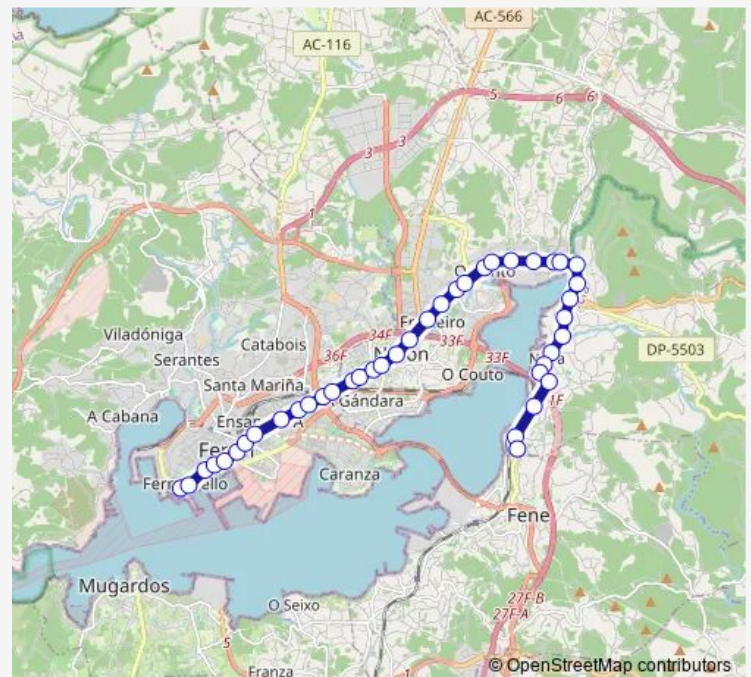

Saturday —

Sunday —

Route info

Direction: O Puntal

Stops: 42

Trip Duration: 0 hour 32 min

■ ALSA - A — A - Porto - O Puntal

Lamas