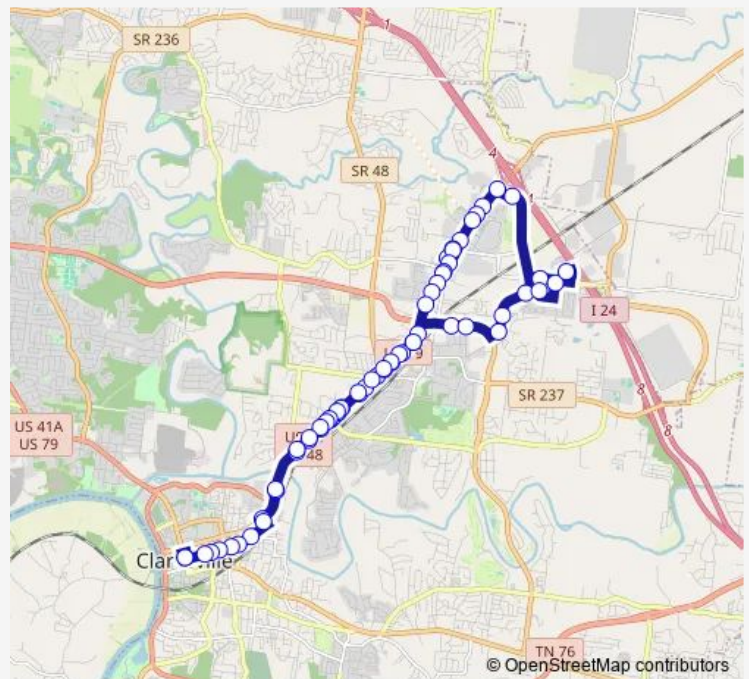

Bus 8exp 8 - PM Express

[Go to website](#)

Direction
 CTS Transit Center — CTS Transit Center
 64 stops
[Open route schedule](#)

- CTS Transit Center
- Hornberger & College
- College St and Sallee Dr (shelter)
- Wilma Rudolph and A-L Compressed Gas
- Wilma Rudolph and Wheel Shop
- Wilma Rudolph and Sonic
- Dunbar Cave & Wilma Rudolph
- Wilma Rudolph and The Co-Op
- Corp. Drive & Wilma Rudolph Blvd
- Wilma Rudolph Blvd at Cde
- Wilma Rudolph and The United States Postal Office
- Wilma Rudolph and St Bethlehem Plaza
- Wilma Rudolph and Walgreens
- Wilma Rudolph Blvd and Urgent Care
- Wilma Rudolph Blvd and Woffords Nursery
- Wilma Rudolph and Mulligan's
- Wilma Rudolph Blvd and Sherwin Williams Paints
- Warfield Blvd and Mason Way
- Warfield Blvd and Stokes Rd Outbound
- Ted Crozier Blvd. @ Otis Smith Rd.
- Ted Crozier Blvd. Across From Weatherly Dr. (Shelter)

Route schedule
 CTS Transit Center — CTS Transit Center

Monday	20:00
Tuesday	20:00
Wednesday	20:00
Thursday	20:00
Friday	20:00
Saturday	20:00
Sunday	—

Route info
 Direction: CTS Transit Center
 Stops: 64
 Trip Duration: 0 hour 50 min

8exp — 8 - PM Express

Ted Crozier Blvd. @ October Rd.

Premier Medical Group and Dunlop Ln

Chesapeake Ln and Bell Trace Ct

Professional Park Dr and Dunlop Ln

Tennova Medical Center

Holiday Drive @ Microtel

Holiday Dr & Wilma Rudolph Blvd

Sunday —

Route info

Direction: CTS Transit Center

Stops: 71

Trip Duration: 1 hour 10 min

Professional Park Dr and Dunlop Ln

Tennova Medical Center

Holiday Drive @ Microtel