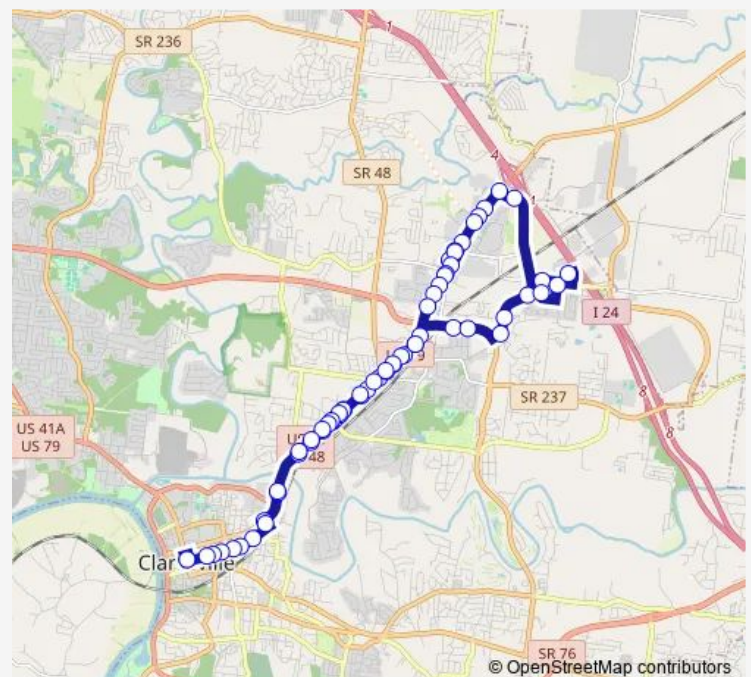

Wilma Rudolph and Mulligan's

Wilma Rudolph Blvd and Sherwin Williams Paints

Warfield Blvd and Mason Way

Warfield Blvd and Stokes Rd Outbound

Ted Crozier Blvd. @ Otis Smith Rd.

Ted Crozier Blvd. Across From Weatherly Dr. (Shelter)

Route schedule

CTS Transit Center — CTS Transit Center

Monday 20:00

Tuesday 20:00

Wednesday 20:00

Thursday 20:00

Friday 20:00

Saturday 20:00

Sunday —

Route info

Direction: CTS Transit Center

Stops: 64

Trip Duration: 0 hour 50 min

8EXP — 8 - PM Express

Ted Crozier Blvd. @ October Rd.

Premier Medical Group and Dunlop Ln

Direction: CTS Transit Center

Stops: 71

Trip Duration: 1 hour 10 min

Professional Park Dr and Dunlop Ln

Tennova Medical Center

Holiday Drive @ Microtel

Holiday Dr & Wilma Rudolph Blvd

Wilma Rudolph and White Castle