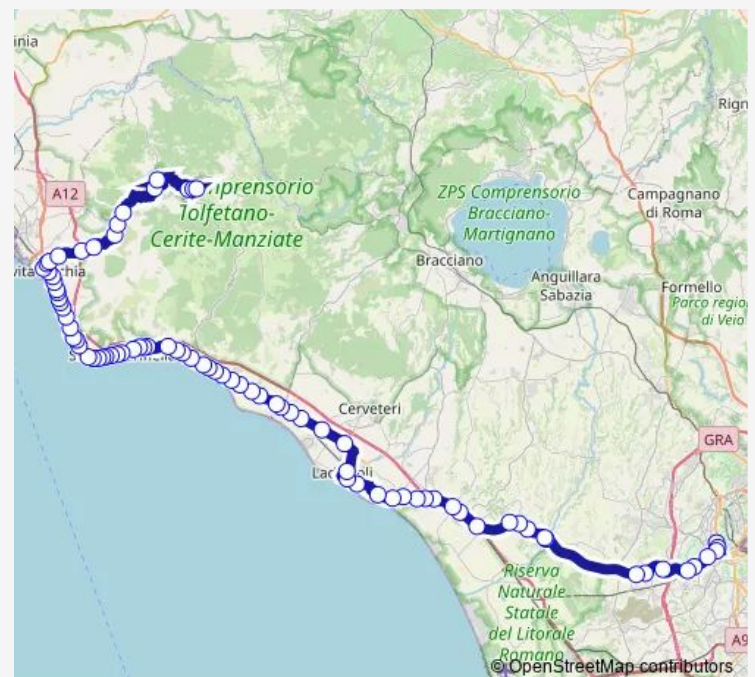

### Route schedule

Roma | Capolinea Cornelia # f1 — Tolfa | piazza Vittorio Veneto # f254

Monday 08:10-20:10

Tuesday 08:10-20:10

Wednesday 08:10-20:10

Thursday 08:10-20:10

Friday 08:10-20:10

Saturday 12:55

### Route info

Direction: Roma | Capolinea Cornelia # f1

Stops: 83

Trip Duration: 2 hour 9 min

Roma Cornelia - Tolfa # To517d

Ladispoli | Via Aurelia Via Monteroni # f23

Ladispoli | Via Aurelia (Palo Laziale) # f146