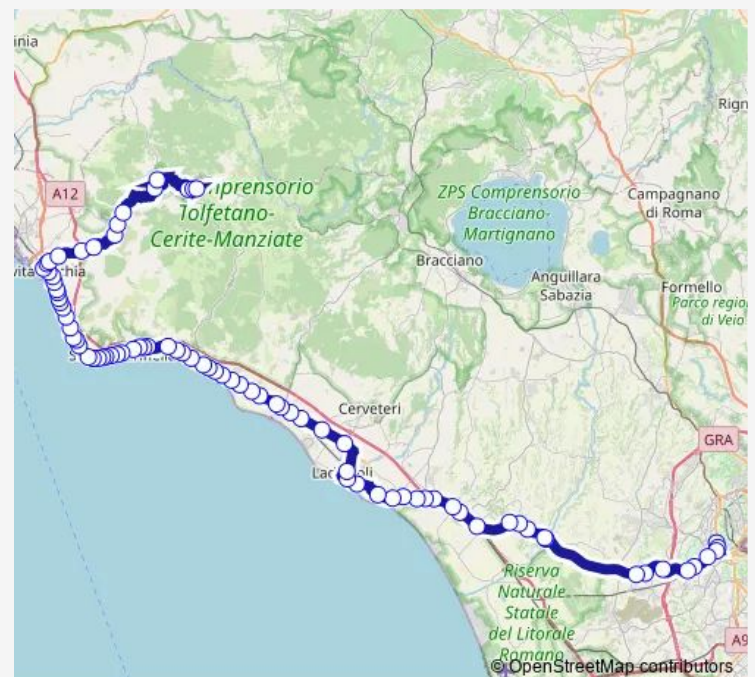

### Route schedule

Roma | Capolinea Cornelia # f1 — Tolfa | piazza Vittorio Veneto # f254

Monday 13:10-20:10

Tuesday 13:10-20:10

Wednesday 13:10-20:10

Thursday 13:10-20:10

Friday 13:10-20:10

Saturday 12:55

### Route info

Direction: Roma | Capolinea Cornelia # f1

Stops: 83

Trip Duration: 2 hour 10 min

Roma Cornelia - Tolfa # To517d

Ladispoli | Via Aurelia Via Monteroni # f23

Ladispoli | Via Aurelia (Palo Laziale) # f146