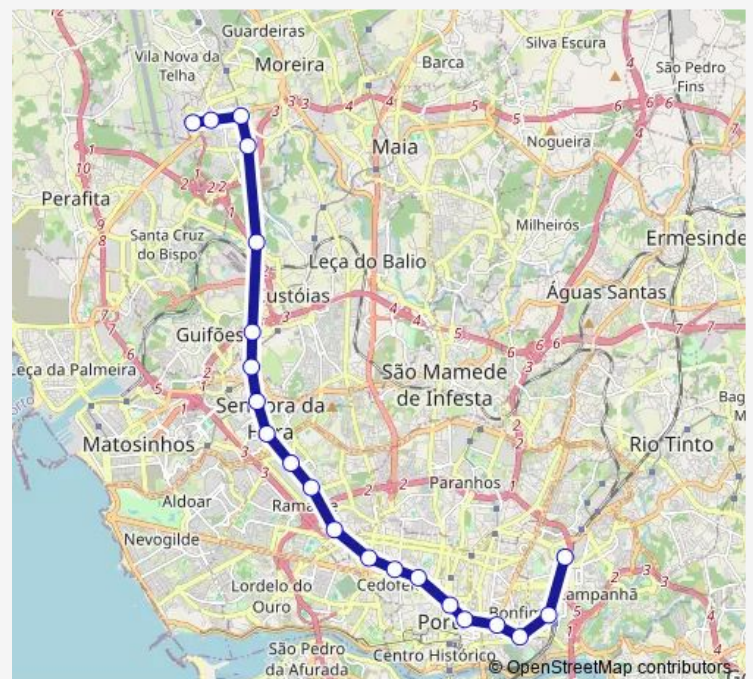

Aeroporto

Route schedule

Estádio do Dragão — Aeroporto

Monday	05:58-00:29 ⁺¹
Tuesday	05:58-00:29 ⁺¹
Wednesday	05:58-00:29 ⁺¹
Thursday	05:58-00:29 ⁺¹
Friday	05:58-00:29 ⁺¹
Saturday	06:22-00:29 ⁺¹
Sunday	06:22-00:29 ⁺¹

Route info

Direction: Estádio do Dragão

Stops: 21

Trip Duration: 0 hour 36 min

Direction

Aeroporto — Estádio do Dragão

21 stops

[Open route schedule](#)