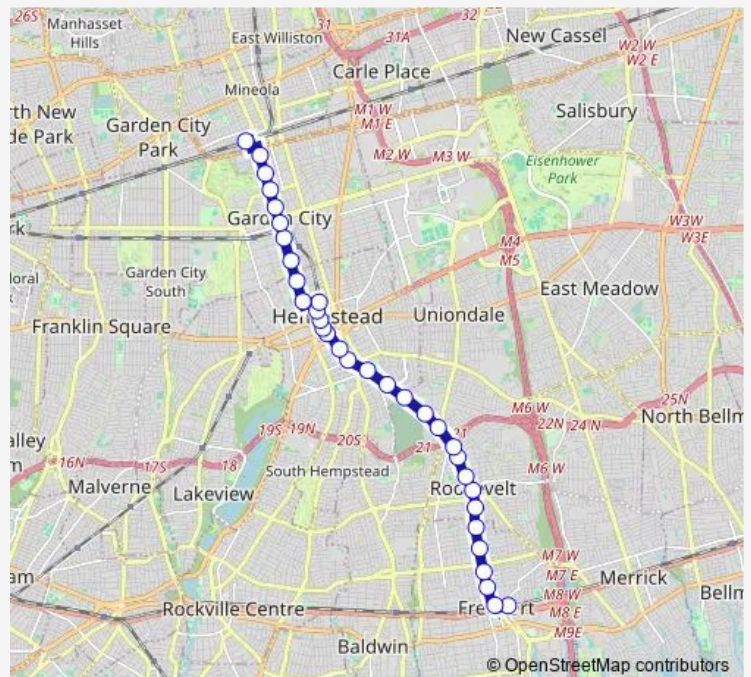

Main St + Peninsula Blvd.

Front St / Main

Main St + Fulton Ave

**Route schedule**

Freeport Sta / South Bay 2 — (arr.) Hemp TC / Morrell

Monday 03:40-02:40<sup>+1</sup>

Tuesday 03:40-02:40<sup>+1</sup>

Wednesday 03:40-02:40<sup>+1</sup>

Thursday 03:40-02:40<sup>+1</sup>

Friday 03:40-02:40<sup>+1</sup>

Saturday 03:40-02:40<sup>+1</sup>

Sunday 03:40-02:40<sup>+1</sup>

**Route info**

Direction: Freeport Sta / South Bay 2

Stops: 23

Trip Duration: 0 hour 22 min

n40/41 — Nassau Rd / Franklin Av

Main St at Nassau County District C

(arr.) Hemp TC / Morrell