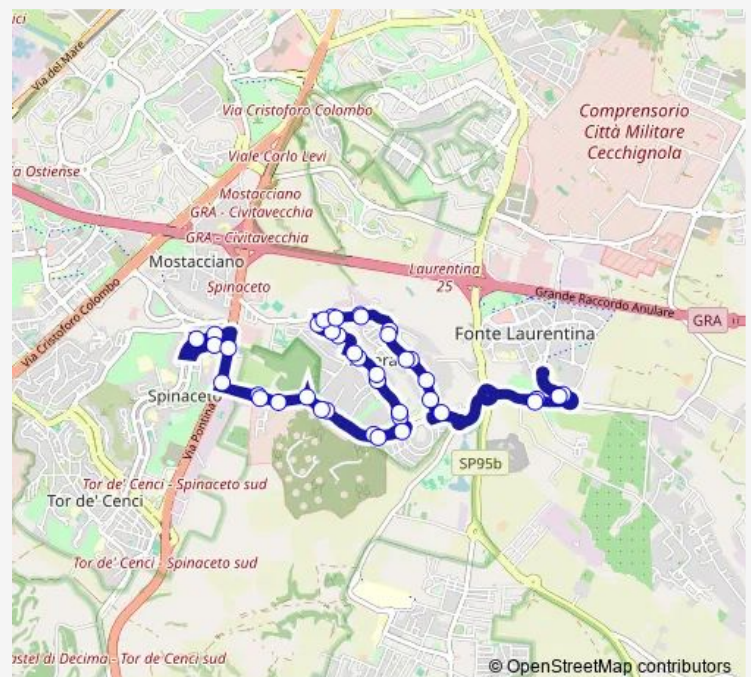

Saturday 05:30-24:00

Sunday 05:30-24:00

Route info

Direction: BRUNETTI/CASTEL DI LEVA

Stops: 40

Trip Duration: 0 hour 51 min

Pontina/Caduti Liberazione

VALLERANO/PONTINA