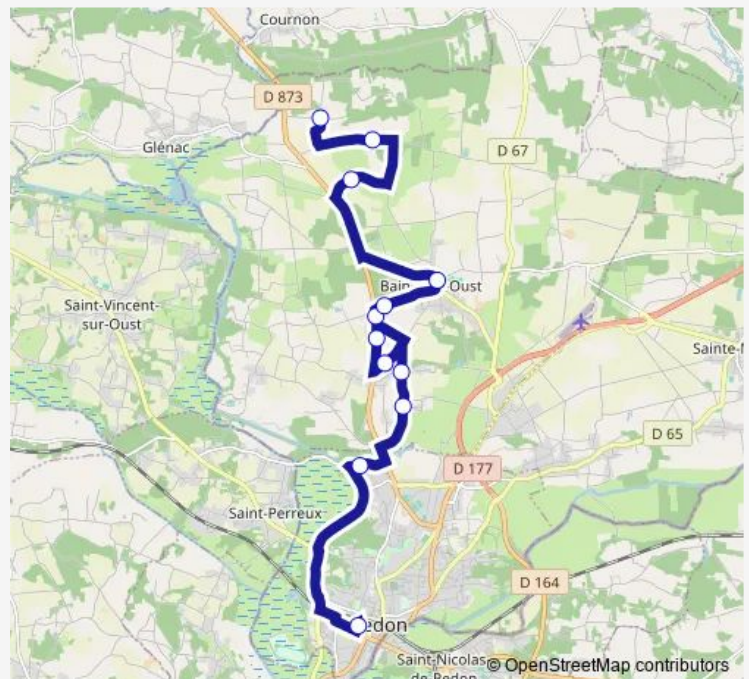

Route schedule

Le Gué — Parc Anger - 35

Monday 07:00

Tuesday 07:00

Wednesday 07:00

Thursday 07:00

Friday 07:00

Saturday —

Sunday —

Route info

Direction: Le Gué

Stops: 12

Trip Duration: 0 hour 45 min

Direction

Parc Anger - 35 — Les Touches

10 stops

Thursday 16:38

Friday 16:38

Saturday —

Sunday —

Route info

Direction: Parc Anger - 35

Stops: 10

Trip Duration: 0 hour 49 min

Sunday —

Route info

Direction: Parc Anger - 35

Stops: 12

Trip Duration: 0 hour 36 min

Direction

Parc Anger - 35 — Le Gué

10 stops