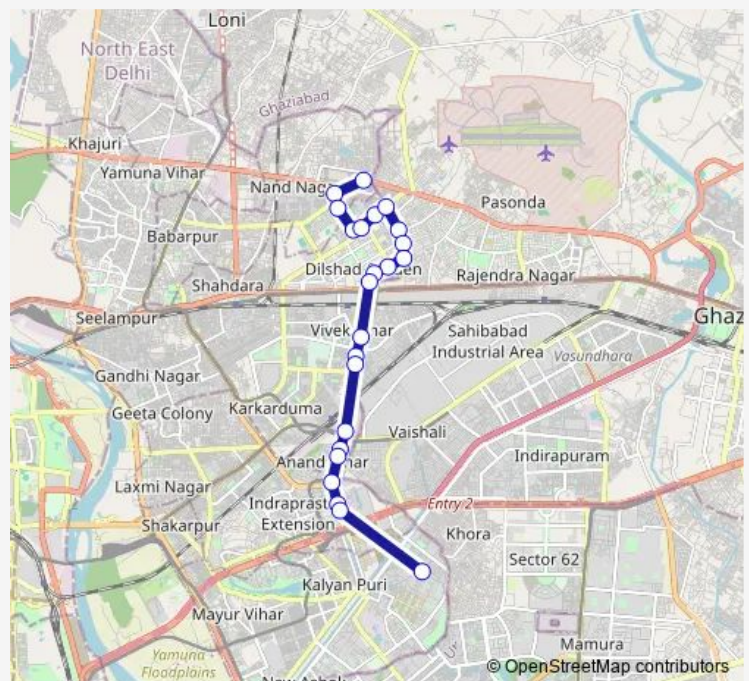

Shahdara Border Seemapuri Road

Surya Nagar (Gazipur Road)

Ram Prastha Temple

Ram Prastha Crossing

Anand Vihar Isbt Main Road

Maharaj Pur Check Post

Gazipur Depot

Tata Motors

### Route schedule

Harsh Vihar Terminal — Mayur Vihar Phase III (T) Paper Market

Monday 06:15-20:30

Tuesday 06:15-20:30

Wednesday 06:15-20:30

Thursday 06:15-20:30

Friday 06:15-20:30

Saturday 06:15-20:30

Sunday 06:15-20:30

### Route info

Direction: Harsh Vihar Terminal

Stops: 23

Trip Duration: 0 hour 49 min

■ Mc341down

SFS Quarter Gazipur

Mayur Vihar Phase III (T) Paper Market

Mc341down Bus time schedules and route maps are available in an offline PDF at [busmaps.com](https://busmaps.com). Use the [busmaps.com](https://busmaps.com) website to see live bus times, train schedule or subway schedule, and step-by-step directions for all public transit in New Delhi