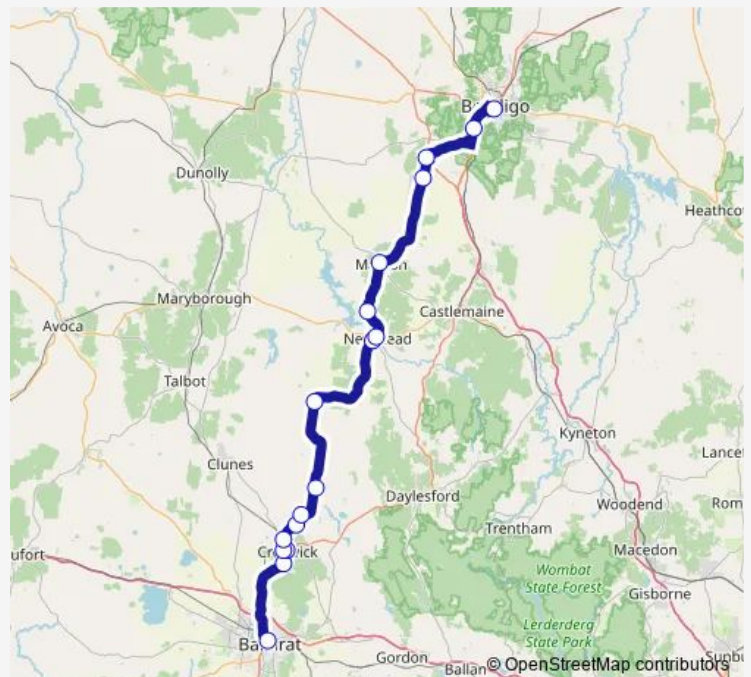

Route schedule

Castlemaine Station/Kennedy St (Castlemaine) — Ballarat Station/Lydiard St (Ballarat Central)

Monday	—
Tuesday	—
Wednesday	—
Thursday	—
Friday	20:02
Saturday	—
Sunday	—

Route info

Direction: Castlemaine Station/Kennedy St (Castlemaine)

Stops: 7

Trip Duration: 1 hour 25 min

Mildura - Ballarat Via Bendigo & Swan Hill

## Direction

Bendigo Station/Railway Pl (Bendigo) — Ballarat Station/Lydiard St (Ballarat Central)

17 stops

[Open route schedule](#)

Bendigo Station/Railway Pl (Bendigo)

Station St/High St (Kangaroo Flat)

Roadside Store/Calder Alternative Hwy (Lockwood South)