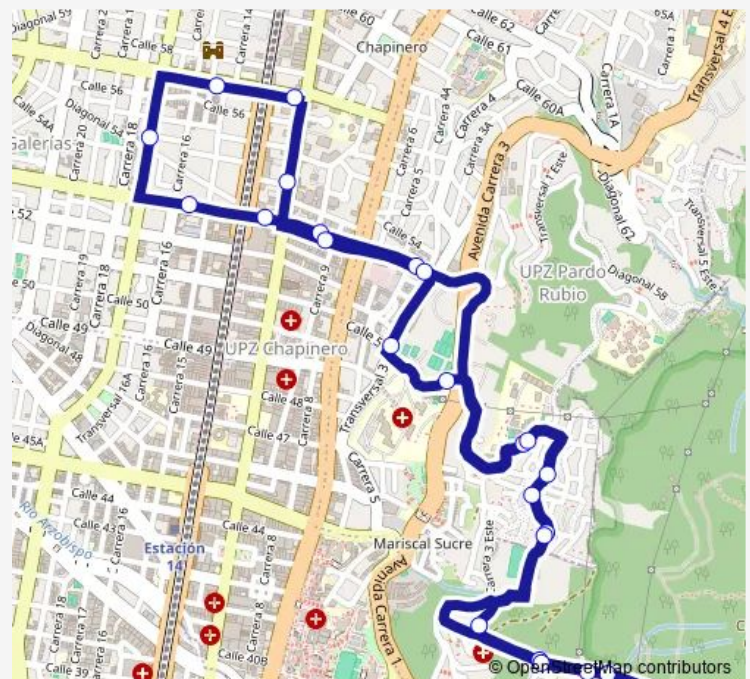

TV 4 Este - CL 45C - 14/20

Route schedule

CL 42 - KR 6 Este — CL 42 - KR 6 Este

Monday 04:00-23:38

Tuesday 04:00-23:38

Wednesday 04:00-23:38

Thursday 04:00-23:38

Friday 04:00-23:38

Saturday 04:00-23:38

Sunday 04:00-23:38

Route info

Direction: CL 42 - KR 6 Este

Stops: 24

Trip Duration: 0 hour 22 min

CL 42 - 4-83 E

CL 42 - 6-31 Este

CL 42 - KR 6 Este

18-12 Bus time schedules and route maps are available in an offline PDF at busmaps.com. Use the busmaps.com website to see live bus times, train schedule or subway schedule, and step-by-step directions for all public transit in Bogota