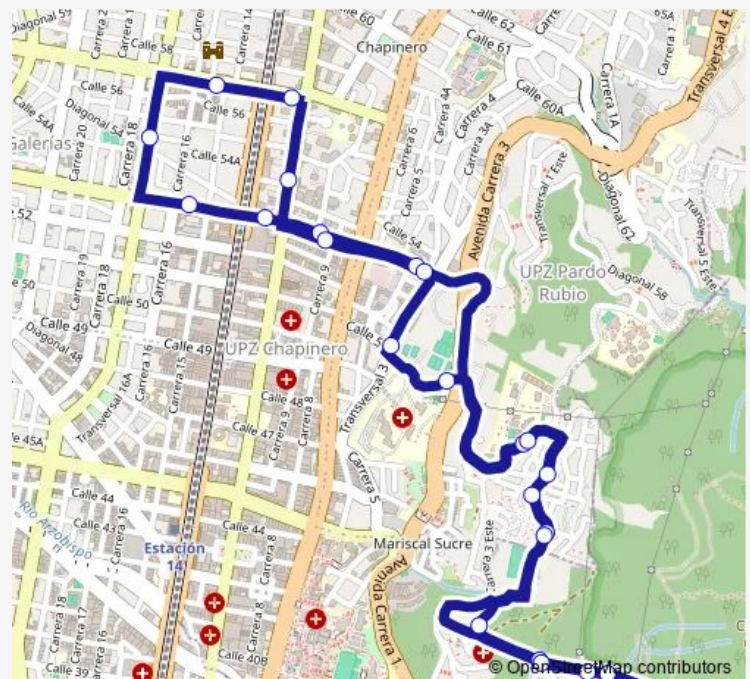

TV 4 Este - CL 45C - 14/20

Route schedule

CL 42 - KR 6 Este — CL 42 - KR 6 Este

Monday 04:00-23:38

Tuesday 04:00-23:38

Wednesday 04:00-23:38

Thursday 04:00-23:38

Friday 04:00-23:38

Saturday 04:00-23:38

Sunday 04:00-23:38

Route info

Direction: CL 42 - KR 6 Este

Stops: 24

Trip Duration: 0 hour 23 min

CL 42 - 4-83 E

CL 42 - 6-31 Este

CL 42 - KR 6 Este

18-12 Bus time schedules and route maps are available in an offline PDF at busmaps.com. Use the busmaps.com website to see live bus times, train schedule or subway schedule, and step-by-step directions for all public transit in Bogota