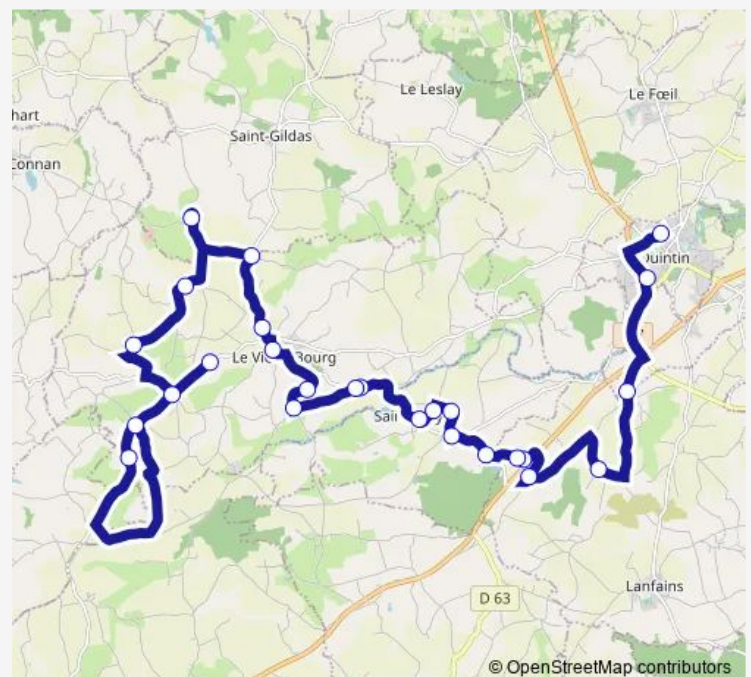

Saturday —

Sunday —

Route info

Direction: Centre Jean Xxiii

Stops: 26

Trip Duration: 1 hour 28 min

Kerdalmez

Le Côtier

Toul en Dressen

Kernault

Coat Fall

Direction

Notre-Dame — Coat Fall

27 stops

[Open route schedule](#)

Notre-Dame

Sunday —

Route info

Direction: Notre-Dame

Stops: 27

Trip Duration: 1 hour 24 min

Kernault

Coat Fall

Direction

Wednesday 06:54

Thursday 06:54

Friday 06:54

Saturday —

Sunday —

Route info

Direction: Coat Fall

Stops: 27