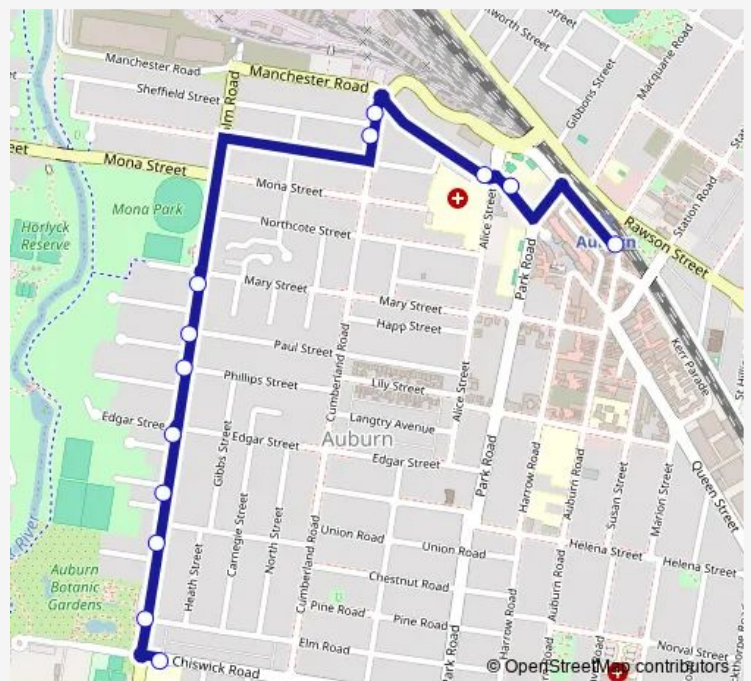

School Bus S502 Auburn West Public School to Auburn

[Go to website](#)

**Direction**

Auburn West Public School, Chiswick Rd — Auburn Station, South Pde, Stand A

13 stops

[Open route schedule](#)

Auburn West Public School, Chiswick Rd

Auburn Botanic Gardens, Chisholm Rd

Chisholm Rd After West St

Chisholm Rd At Webbs Av

Chisholm Rd At Edgar St

Chisholm Rd Opp Phillips St

Chisholm Rd Opp Paul St

Chisholm Rd At Mary St

Cumberland Rd At Sheffield St

Cumberland Rd At Sheffield St

Normanby Rd Opp St Joseph's Hospital

St John's Catholic Primary School

Auburn Station, South Pde, Stand A

Route schedule

Auburn West Public School, Chiswick Rd — Auburn Station, South Pde, Stand A

Monday	15:07
Tuesday	15:07
Wednesday	15:07
Thursday	15:07
Friday	15:07
Saturday	—
Sunday	—

Route info

Direction: Auburn West Public School, Chiswick Rd

Stops: 13

Trip Duration: 0 hour 7 min

S502 — Auburn West Public School to Auburn