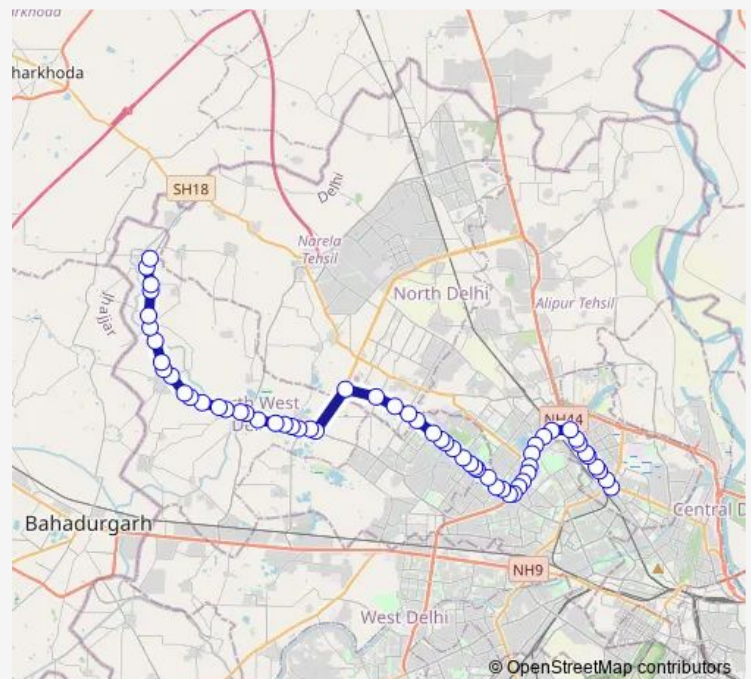

Madhuvan Chowk

Fire Station Rohini Sec 8

Sai Baba Chowk Rohini Sec 7

Route schedule

Azadpur Terminal — Qutub Garh Village (T)

Monday 07:00-18:25

Tuesday 07:00-18:25

Wednesday 07:00-18:25

Thursday 07:00-18:25

Friday 07:00-18:25

Saturday 07:00-18:25

Sunday 07:00-18:25

Route info

Direction: Azadpur Terminal

Stops: 66

Trip Duration: 2 hour 6 min

■ 114cup

BusMaps

Rohini Sec 7 and 8

Rohini West Metro Station

Rohini Depot 1 Sec 6 (Ambedkar Hospital)

Rajeev Gandhi Cancer Hospital

Rithala Metro Station

Pal Colony