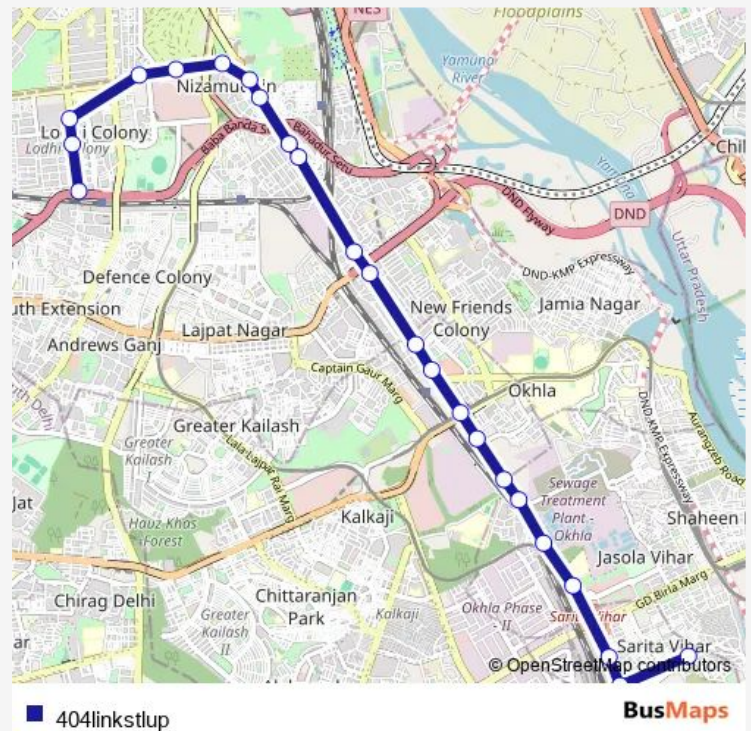

Bus 404linkstlup

[Go to website](#)

Direction

Kushak Nallah Depot — Madanpur Khadar

23 stops

[Open route schedule](#)

Kushak Nallah Depot

Lodhi Colony

18-Block Lodhi Colony

JLN Stadium / Sunehri Pulla Depot

Ishpat Bhawan

DPS / Police Station Nizamuddin (Lodhi Road)

Police Station Nizamuddin (Dargah)

Nizamuddin Extension

Bhogal (Jungpura)

Bhogal

Ashram (Hari Nagar)

Ashram Chowk

Mata Mandir New Friends Colony

Ishwar Nagar

Kalka Ji Crossing

Sukhdev Vihar Depot

Crri

Okhla Tank

Harkesh Nagar

Apollo Hospital

Sarita Vihar

Route schedule

Kushak Nallah Depot — Madanpur Khadar

Monday 08:07-20:16

Tuesday 08:07-20:16

Wednesday 08:07-20:16

Thursday 08:07-20:16

Friday 08:07-20:16

Saturday 08:07-20:16

Sunday 08:07-20:16

Route info

Direction: Kushak Nallah Depot

Stops: 23

Trip Duration: 0 hour 48 min

404linkstlup

BusMaps