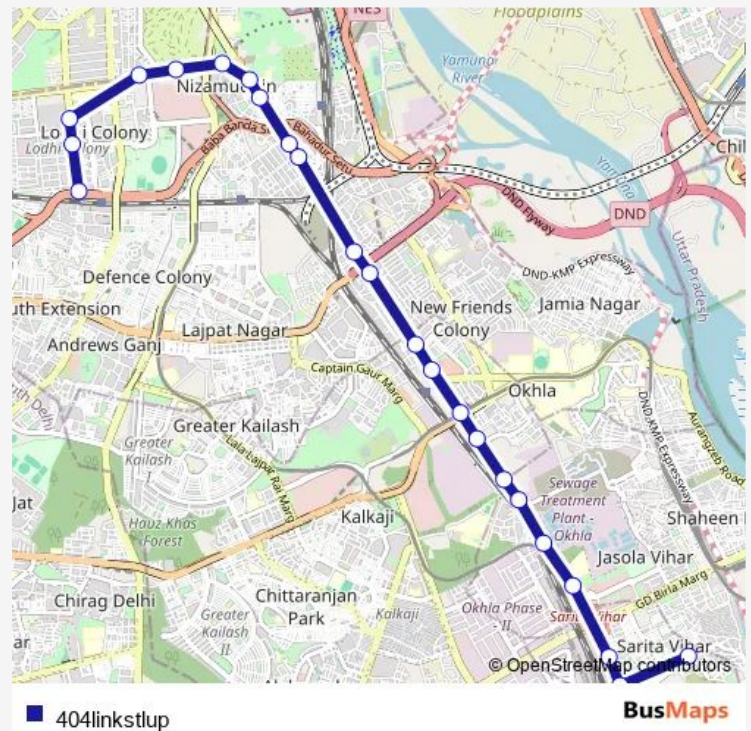

Thursday 08:07-20:16

Friday 08:07-20:16

Saturday 08:07-20:16

Sunday 08:07-20:16

Route info

Direction: Kushak Nallah Depot

Stops: 23

Trip Duration: 0 hour 48 min