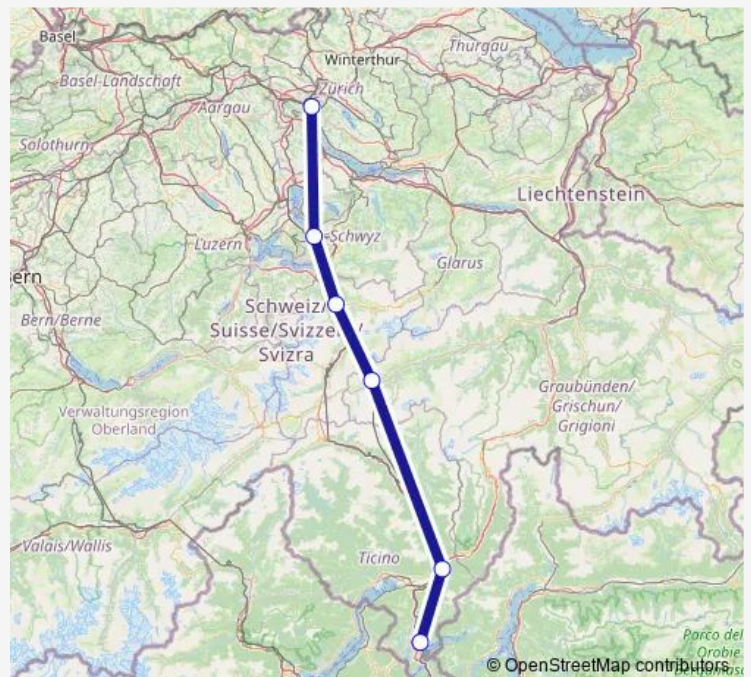

Bellinzona

Lugano

### Route schedule

Zürich Hb — Lugano

Monday	—
Tuesday	—
Wednesday	—
Thursday	—
Friday	—
Saturday	06:45
Sunday	—

### Route info

Direction: Zürich Hb

Stops: 6

Trip Duration: 2 hour 13 min

## Direction

Lugano — Zürich Hb

6 stops

[Open route schedule](#)

Lugano

Bellinzona

Gotthard-Basistunnel

Altdorf Ur