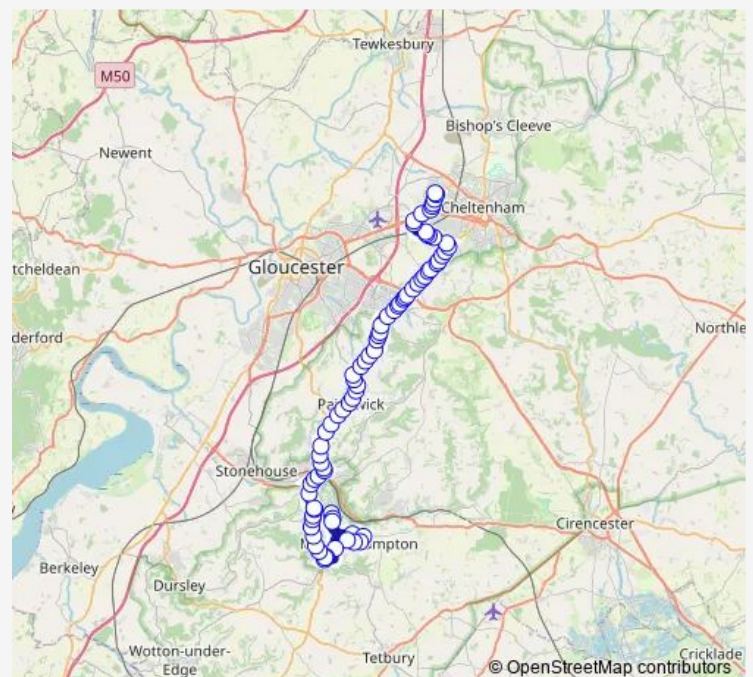

### Route schedule

Bear Inn — Pates Grammar School

Monday 07:10

Tuesday 07:10

Wednesday 07:10

Thursday 07:10

Friday 07:10

Saturday —

### Route info

Direction: Bear Inn

Stops: 79

Trip Duration: 1 hour 15 min

M11

BusMaps

Stroud Rugby Club

Spillman's Pitch