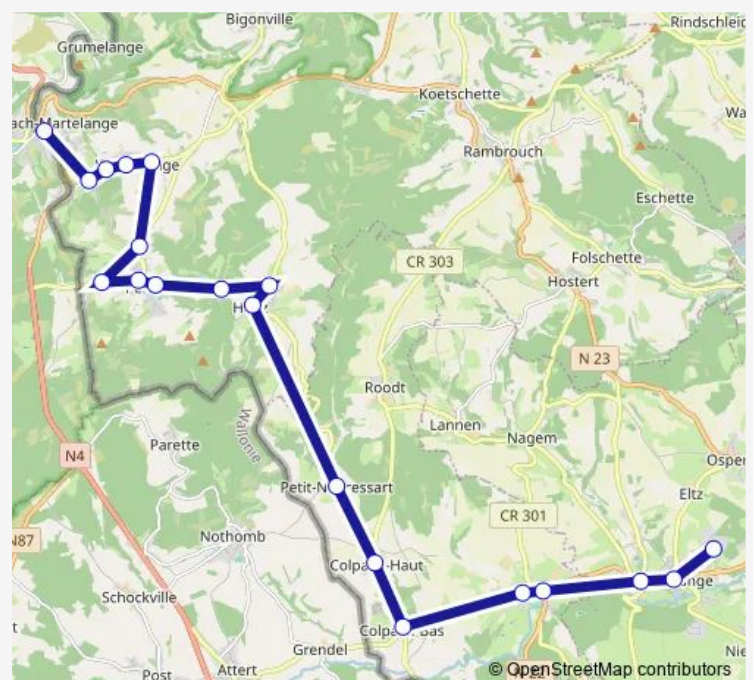

Friday 07:16

Saturday —

Sunday —

Route info

Direction: Haut-Martelange, Gare

Stops: 20

Trip Duration: 0 hour 31 min

M11

BusMaps

Direction

Redange-SUR-Attert, Lycée Atert — Haut-Martelange, Gare

20 stops

[Open route schedule](#)

Redange-SUR-Attert, Lycée Atert

Redange-SUR-Attert, Osperstrooss

Redange-SUR-Attert, Gare