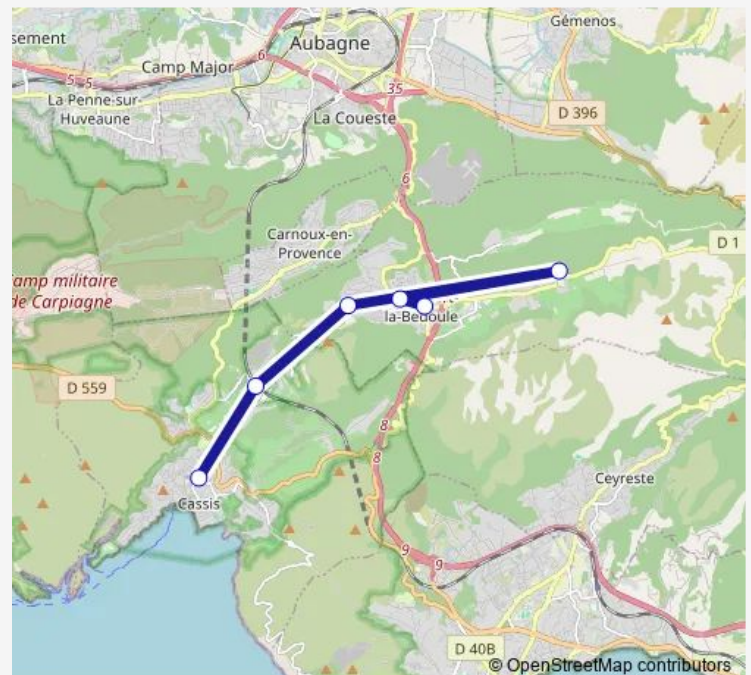

Bus M11 TAD Roquefort La Bédoule[Go to website](#)**Direction**

Hôtel de Ville — Vence

6 stops

[Open route schedule](#)

Hôtel de Ville

La Crèche

Cimetière

Les Fourniers

Gare SnCF

Vence

Route schedule

Hôtel de Ville — Vence

Monday	06:30
Tuesday	06:30
Wednesday	06:30
Thursday	06:30
Friday	06:30
Saturday	—
Sunday	—

Route info

Direction: Hôtel de Ville

Stops: 6

Trip Duration: 12 hour 0 min

M11 — TAD Roquefort La Bédoule

M11 Bus time schedules and route maps are available in an offline PDF at busmaps.com. Use the busmaps.com website to see live bus times, train schedule or subway schedule, and step-by-step directions for all public transit in Marseille