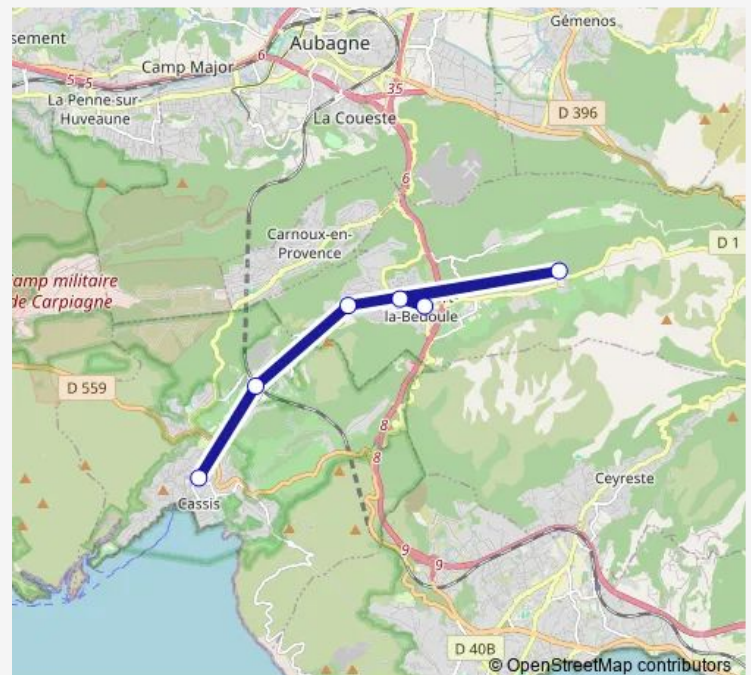

Bus M11 TAD Roquefort La Bédoule[Go to website](#)**Direction**

Hôtel de Ville — Vence

6 stops

[Open route schedule](#)

Hôtel de Ville

La Crèche

Cimetière

Les Fourniers

Gare SnCF

Vence

Route schedule

Hôtel de Ville — Vence

Monday	06:30
Tuesday	06:30
Wednesday	06:30
Thursday	06:30
Friday	06:30
Saturday	—
Sunday	—

Route info

Direction: Hôtel de Ville

Stops: 6

Trip Duration: 12 hour 0 min

M11 — TAD Roquefort La Bédoule

BusMaps

M11 Bus time schedules and route maps are available in an offline PDF at busmaps.com. Use the busmaps.com website to see live bus times, train schedule or subway schedule, and step-by-step directions for all public transit in Marseille