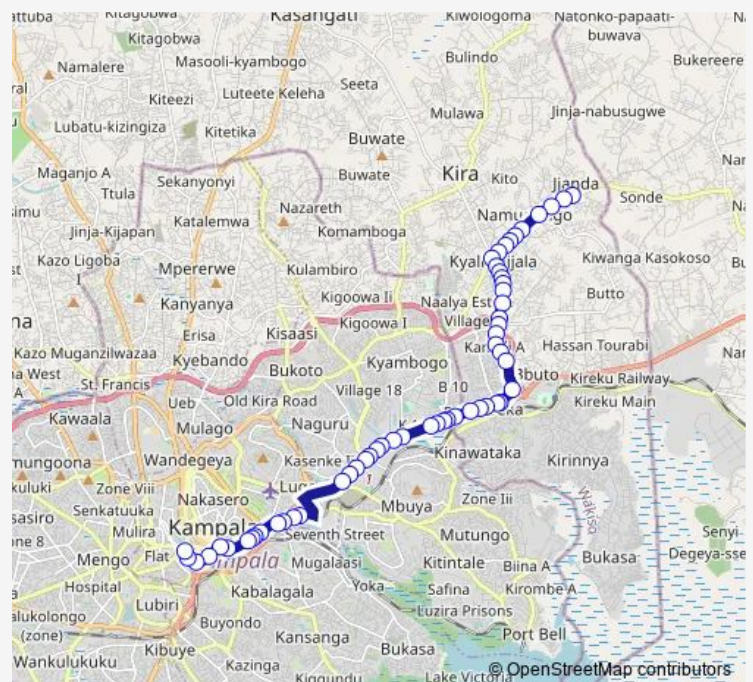

Wednesday 06:30-19:00

Thursday 06:30-19:00

Friday 06:30-19:00

Saturday 06:30-19:00

Sunday 06:30-19:00

Route info

Direction: Namugongo Stage

Stops: 56

Trip Duration: 1 hour 29 min

■ IC035 — Namugongo-Old Taxi Park

Namugongo Rd

Kireka Park (Namugongo Rd)

Kireka

Total Fuel Station (Kireka)

Good Daddy Primary School

Kireka Market