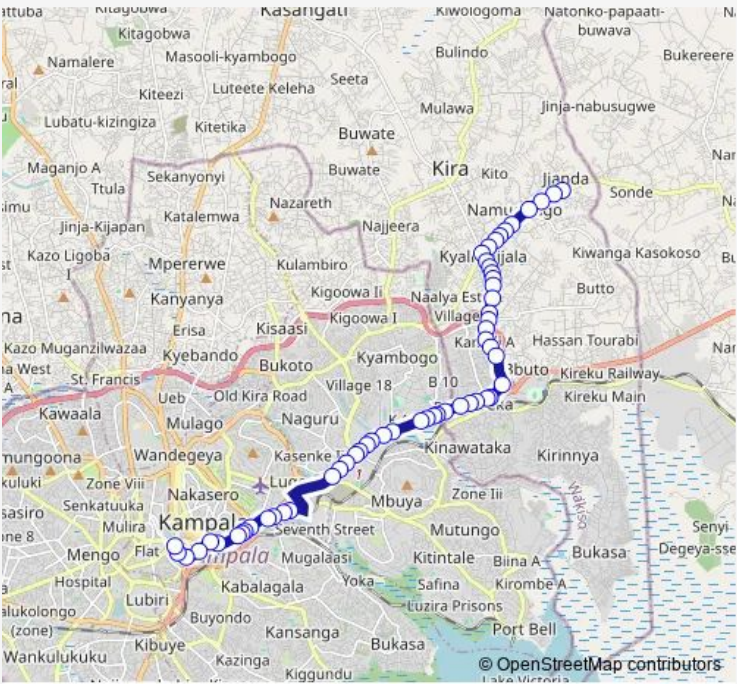

**Route info**

Direction: Namugongo Stage

Stops: 56

Trip Duration: 1 hour 24 min

Ic035 — Namugongo-Old Taxi Park **BusMaps**

Namugongo Rd

Kireka Park (Namugongo Rd)

Kireka