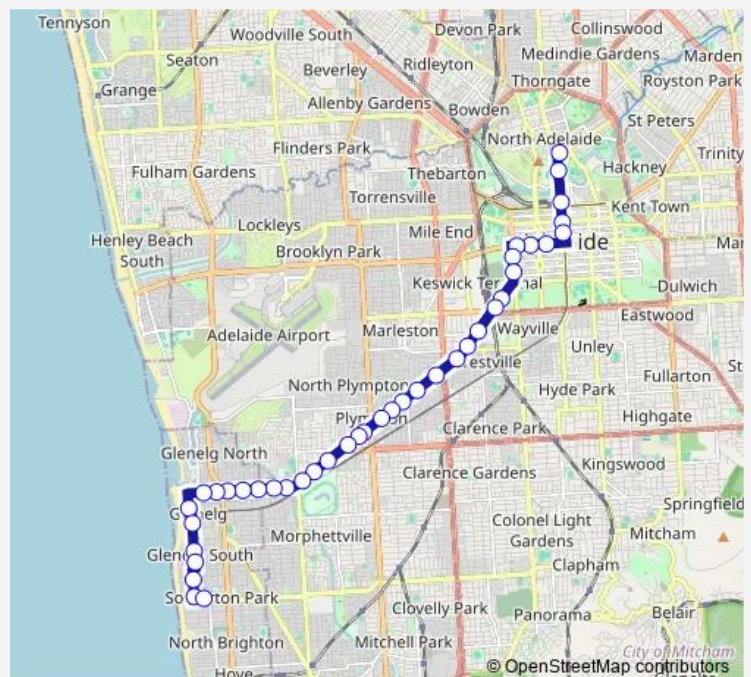

Stop 1 King William Rd - East side

Stop A3 King William Rd - East side

Stop D1 King William St - East side

Stop E1 King William St - East side

Stop W2 Grote St - South side

Stop X1 Grote St - South side

Stop Y1 Grote St - South side

Stop 6 Anzac Hwy - South East side

Stop 7 Anzac Hwy - South East side

Stop 8 Anzac Hwy - South East side

Stop 9 Anzac Hwy - South East side

Stop 10 Anzac Hwy - South East side

Stop 11 Anzac Hwy - South East side

Route schedule

Stop 2 King William Rd - South East side — Stop 28 Whyte St - North side

Monday 18:40-21:58

Tuesday 18:40-21:58

Wednesday 18:40-21:58

Thursday 18:40-21:58

Friday 18:40-21:58

Saturday 18:53-21:50

Sunday 18:53-21:50

Route info

Direction: Stop 2 King William Rd - South East side

Stops: 40

Trip Duration: 0 hour 37 min

265W — City to Somerton Park

Stop 12 Anzac Hwy - South East side

Stop 13 Anzac Hwy - South East side