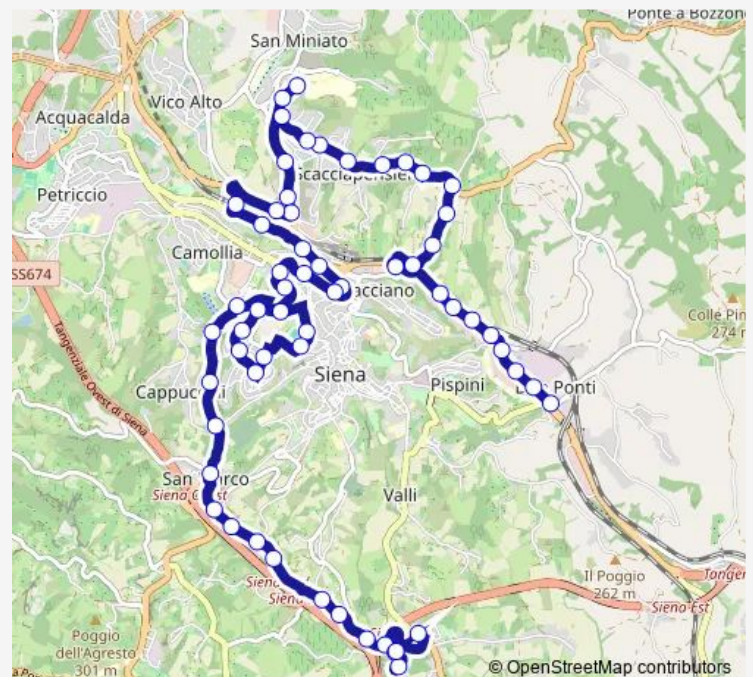

Policlinico Le Scotte

Route schedule

Due Ponti — Porta Tufi

Monday —

Tuesday —

Wednesday —

Thursday 07:40-19:40

Friday —

Saturday —

Sunday 07:40-19:40

Route info

Direction: Due Ponti

Stops: 67

Trip Duration: 0 hour 48 min

Mario Bracci

Istituti Biologici

Toscana

Toscana 37

Liguria

Vico Alto Edicola

Bivio Emilia

Vico Alto

Parcheggio Palasport

Sclavo