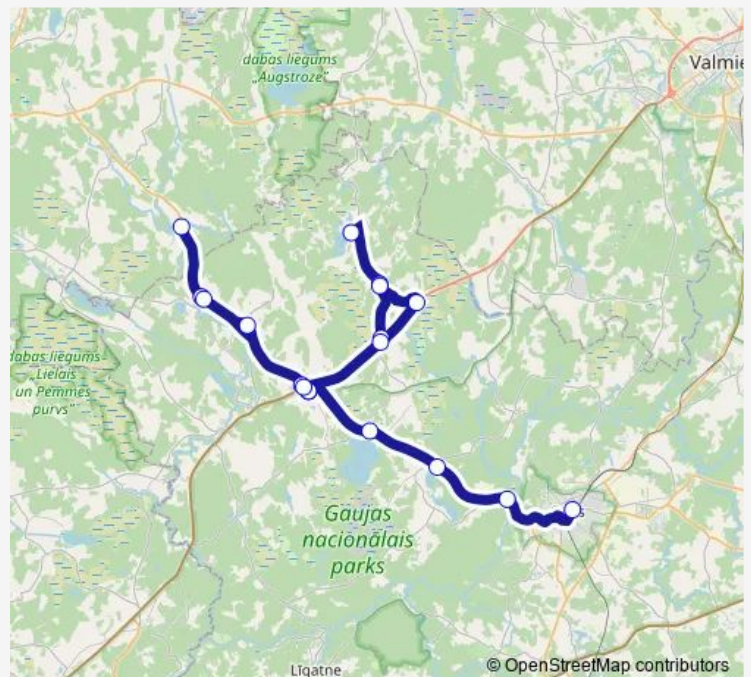

Bus 5605 Cēsis-Daibe-Stalbe

[Go to website](#)

Direction

Stalbes centrs — Stalbes centrs

16 stops

[Open route schedule](#)

Stalbes centrs

Zeltiņi

Stalbes centrs

Kūduma pagrieziens

Kalnozoli

Vārnas

Daibe

Vārnas

Kūduma pagrieziens

Stalbes centrs

Stalbe

Rozula

Rucka

Vainiži

Rucka

Stalbes centrs

Route schedule

Stalbes centrs — Stalbes centrs

Monday 14:30

Tuesday 14:30

Wednesday —

Thursday 14:30

Friday 14:30

Saturday —

Sunday —

Route info

Direction: Stalbes centrs

Stops: 16

Trip Duration: 2 hour 10 min

■ 5605 — Cēsis-Daibe-Stalbe