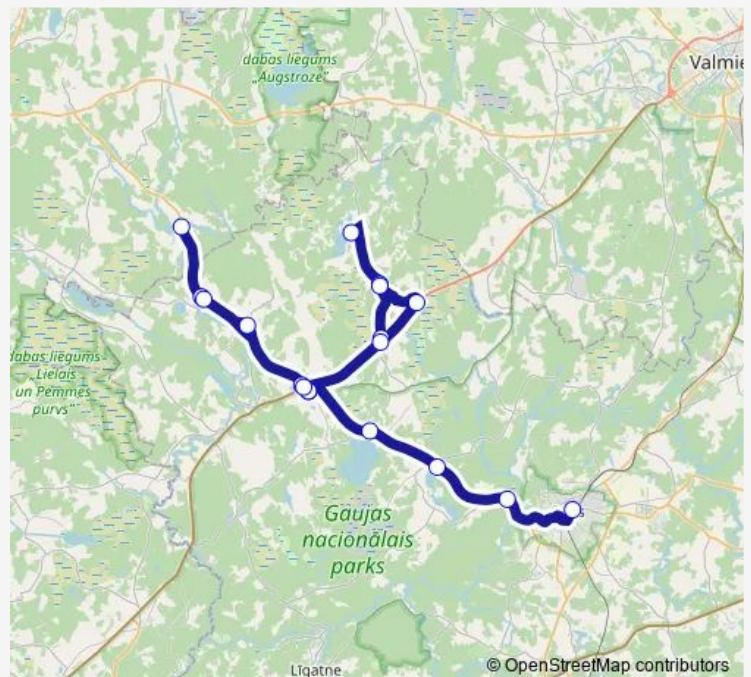

Bus 5605 Cēsis-Daibe-Stalbe

[Go to website](#)

Direction

Stalbes centrs — Stalbes centrs

16 stops

[Open route schedule](#)

Stalbes centrs

Zeltiņi

Stalbes centrs

Kūduma pagrieziens

Kalnozoli

Vārnas

Daibe

Vārnas

Kūduma pagrieziens

Stalbes centrs

Stalbe

Rozula

Rucka

Vainiži

Rucka

Stalbes centrs

Route schedule

Stalbes centrs — Stalbes centrs

Monday 14:30

Tuesday 14:30

Wednesday —

Thursday 14:30

Friday 14:30

Saturday —

Sunday —

Route info

Direction: Stalbes centrs

Stops: 16

Trip Duration: 2 hour 10 min

■ 5605 — Cēsis-Daibe-Stalbe

BusMaps