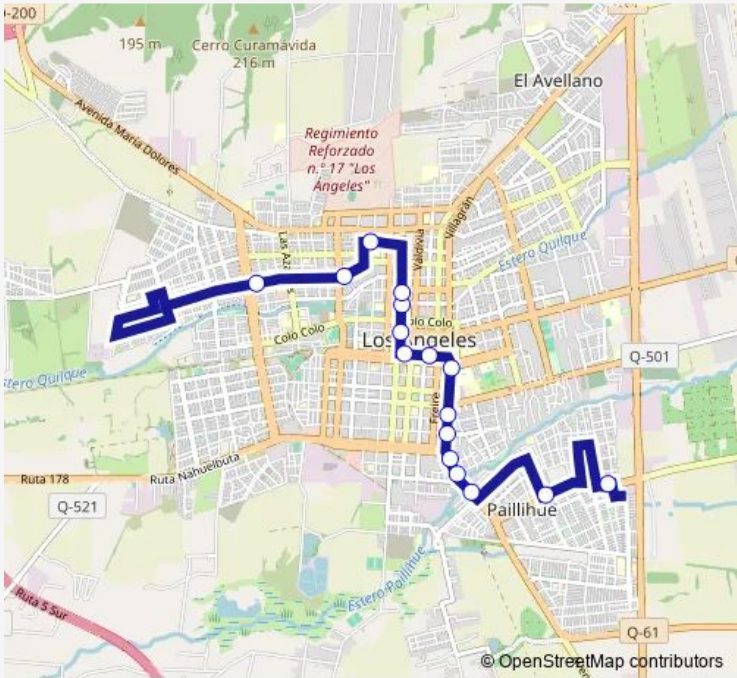

[Go to website](#)

**Direction**  
 Francisco Encina / Pto. Alegre — Galvarino / Isla Nueva  
 16 stops  
[Open route schedule](#)

- Francisco Encina / Pto. Alegre
- Francisco Encina / Jorge Inostroza
- Los Carrera / Edmundo Arellano
- Los Carrera / Maria Auxiliadora
- Los Carrera / Vicuna Mackenna
- Los Carrera / Eleuterio Ramirez
- Los Carrera / P. Lynch
- Los Carrera / Ricardo Vicuna
- Ricardo Vicuna / Colon
- Ricardo Vicuna / Mendoza
- Mendoza / Lautaro
- Mendoza / Rengo
- Mendoza / Tucapel
- Janequeo / Reidor Jose Montoya
- Galvarino / Bombero Estoeber
- Galvarino / Isla Nueva

Route schedule  
 Francisco Encina / Pto. Alegre — Galvarino / Isla Nueva

Monday	07:46-19:46
Tuesday	07:46-19:46
Wednesday	07:46-19:46
Thursday	07:46-19:46
Friday	07:46-19:46
Saturday	07:46-19:46
Sunday	07:46-19:46

Route info  
 Direction: Francisco Encina / Pto. Alegre  
 Stops: 16  
 Trip Duration: 0 hour 22 min

C28\_I Bus time schedules and route maps are available in an offline PDF at [busmaps.com](https://busmaps.com). Use the [busmaps.com](https://busmaps.com) website to see live bus times, train schedule or subway schedule, and step-by-step directions for all public transit in Los Angeles

The schedule is provided in the local timezone. Times with "(+1)" indicate departures on the next day.

PDF file created on 2025-02-26

2024 BusMaps.com - All Rights Reserved