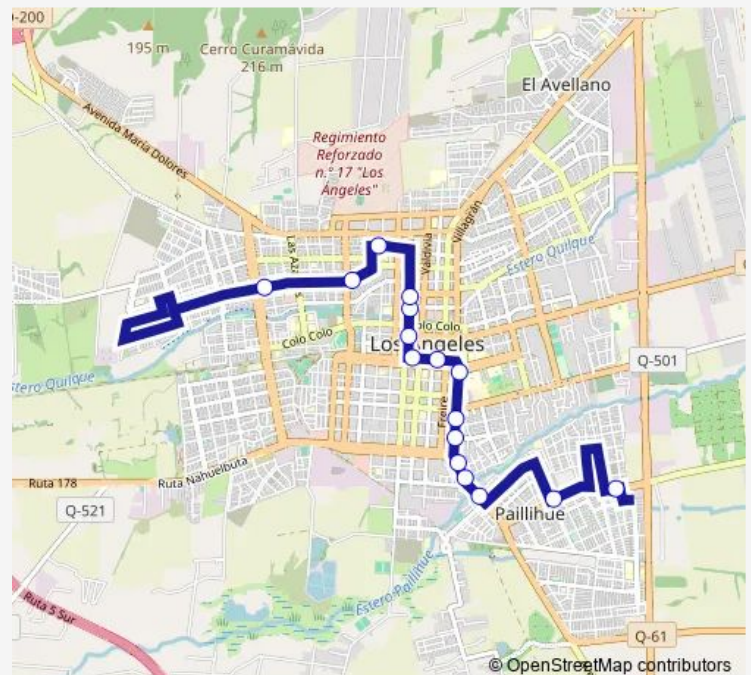

### Direction

Francisco Encina / Bogota — Galvarino / Isla Nueva

16 stops

[Open route schedule](#)

Francisco Encina / Bogota

Francisco Encina / Jorge Inostroza

Los Carrera / Edmundo Arellano

Los Carrera / Maria Auxiliadora

Mendoza / Tucapel

Janequeo / Reidor Jose Montoya

Galvarino / Bombero Estoeber

Galvarino / Isla Nueva

### Route schedule

Francisco Encina / Bogota — Galvarino / Isla Nueva

Monday 07:46-19:46

Tuesday 07:46-19:46

Wednesday 07:46-19:46

Thursday 07:46-19:46

Friday 07:46-19:46

Saturday 07:46-19:46

### Route info

Direction: Francisco Encina / Bogota

Stops: 16

Trip Duration: 0 hour 22 min

C28\_I Bus time schedules and route maps are available in an offline PDF at [busmaps.com](https://busmaps.com). Use the [busmaps.com](https://busmaps.com) website to see live bus times, train schedule or subway schedule, and step-by-step directions for all public transit in Los Angeles