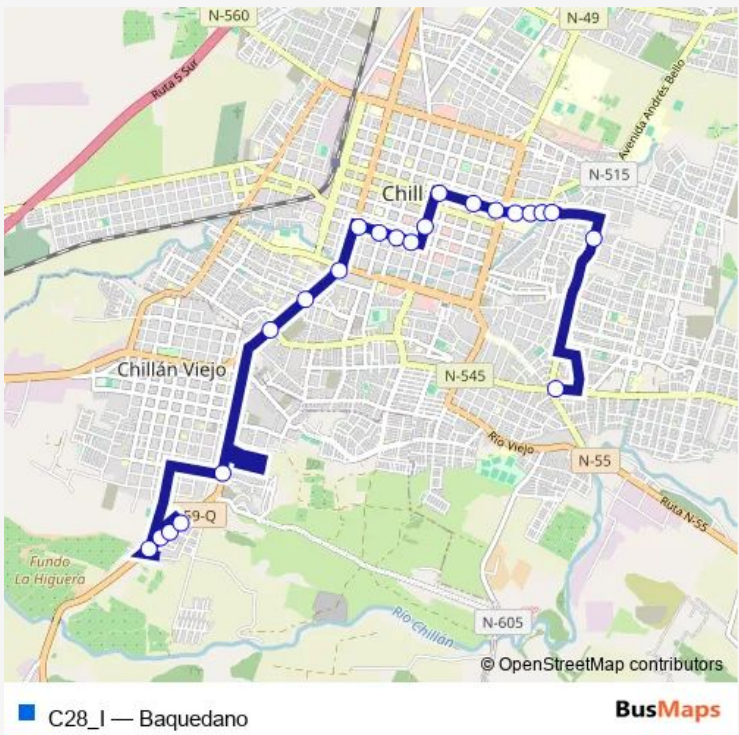

[Go to website](#)

Direction
 Baquedano / Mariano Egana — Alonso DE Ercilla / LOS Puelches
 22 stops
[Open route schedule](#)

- Baquedano / Mariano Egana
- Baquedano / Pablo Neruda
- Baquedano / Violeta Parra
- Baquedano / Pablo Neruda
- Baquedano / Gacitua
- Av. Bernardo O Higgins / Rosauro Acuna
- Av. Bernardo O Higgins / Juan Jose Gazmuri
- Av. Bernardo O Higgins / Av. Collin
- Arturo Prat / Claudio Arrau
- Arturo Prat / Carrera
- Arturo Prat / Arauco
- Arturo Prat / 5 DE Abril
- 5 DE Abril / EL Roble
- Libertad / Isabel Riquelme
- Libertad / Independencia
- Libertad / 5 DE Abril
- Francisco Ramirez / N 95
- Francisco Ramirez / Av. Coihueco
- Francisco Ramirez / Av. Coihueco
- Francisco Ramirez / Av. Coihueco
- LAS Rosas / Villa Belen

Route schedule
 Baquedano / Mariano Egana — Alonso DE Ercilla / LOS Puelches

Monday	07:15-21:15
Tuesday	07:15-21:15
Wednesday	07:15-21:15
Thursday	07:15-21:15
Friday	07:15-21:15
Saturday	07:15-21:15
Sunday	07:15-21:15

Route info
 Direction: Baquedano / Mariano Egana
 Stops: 22
 Trip Duration: 0 hour 34 min

C28_I Bus time schedules and route maps are available in an offline PDF at busmaps.com. Use the busmaps.com website to see live bus times, train schedule or subway schedule, and step-by-step directions for all public transit in Chillan

The schedule is provided in the local timezone. Times with "(+1)" indicate departures on the next day.

PDF file created on 2025-01-16

2024 BusMaps.com - All Rights Reserved