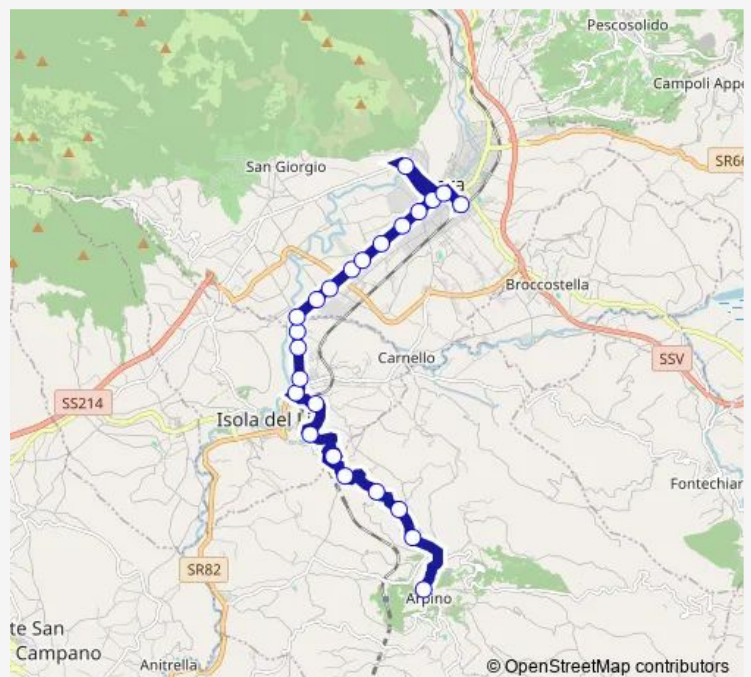

Tuesday —

Wednesday —

Thursday —

Friday —

Saturday 07:45

Sunday —

**Route info**

Direction: ARPINO | Piazzale Rotondi # f6820

Stops: 24

Trip Duration: 0 hour 30 min

Arpino - Sora # So682d

SORA | Via Madonna della Neve # f6544

Sora | Ist. Simoncelli # f5891

Sora | Stazione FS # f5890

Bus time schedules and route maps are available in an offline PDF at [busmaps.com](https://busmaps.com). Use the [busmaps.com](https://busmaps.com) website to see live bus times, train schedule or subway schedule, and step-by-step directions for all public transit in Isola del Liri