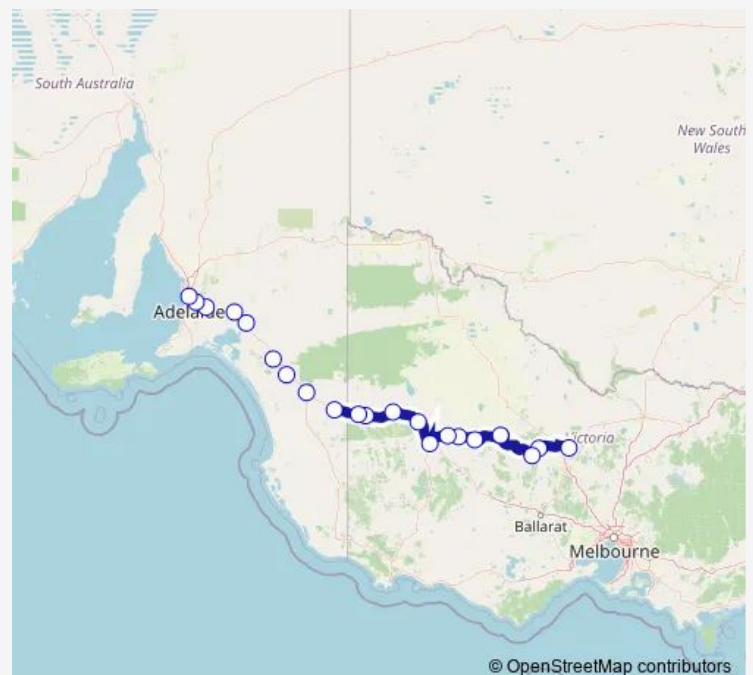

Information Centre/South Tce (Murray Bridge (SA))

Route schedule

Bendigo Station/Railway Pl (Bendigo) — 85 Franklin St (Adelaide City (SA))

Monday	09:25
Tuesday	09:25
Wednesday	09:25
Thursday	09:25
Friday	09:25
Saturday	—
Sunday	—

Route info

Direction: Bendigo Station/Railway Pl (Bendigo)

Stops: 22

Trip Duration: 9 hour 40 min

Adelaide - Melbourne Via Bendigo & Nhill

Opposite Cornerstone College/Adelaide Rd (Mount Barker (SA))

South Eastern Fwy (Crafers (SA))

85 Franklin St (Adelaide City (SA))

Direction

85 Franklin St (Adelaide City (SA)) — Bendigo Station/Railway Pl (Bendigo)

22 stops

[Open route schedule](#)

85 Franklin St (Adelaide City (SA))

BP Service Station/Main St (Crafers (SA))

Opposite Cornerstone College/Adelaide Rd (Mount Barker (SA))

Information Centre/South Tce (Murray Bridge (SA))

Shell Roadhouse/North Tce (Tailem Bend (SA))

BP Roadhouse/North Tce (Coonalpyn (SA))

Tintinara Travel Stop (United Roadhouse)/Dukes Hwy (Tintinara (SA))