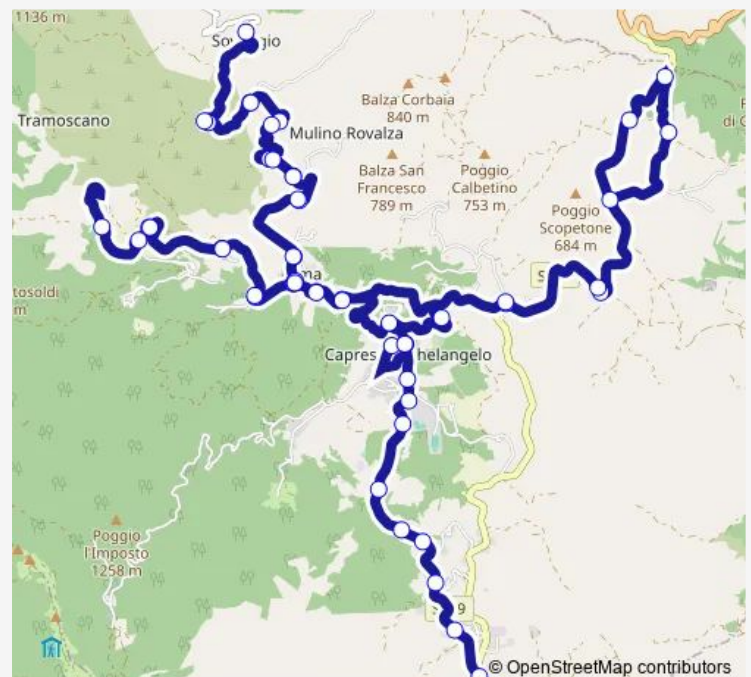

### Route schedule

Caprese Michelangelo Scuole — Fragaiolo

Monday —

Tuesday 13:35

Wednesday —

Thursday 13:35

Friday —

Saturday —

### Route info

Direction: Caprese Michelangelo Scuole

Stops: 23

Trip Duration: 0 hour 29 min

Villette

Fragaiolo

**Direction**

Manzi — Caprese Lama

28 stops

[Open route schedule](#)

Manzi

Bv. Caroni

San Cristoforo

Bivio Bigiarino

Borgonuovo

Bv. Rancoli