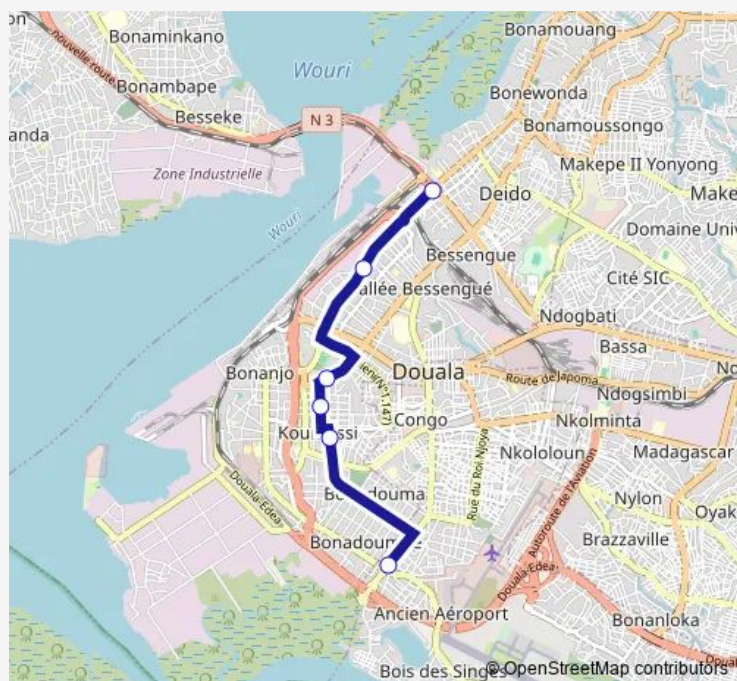

## Communal Taxi Service Bonapriso Hotel de l'air to Rond Point Deido

[Go to website](#)

### Direction

Bonapriso Hôtel de l'air — Total, Rond Point Deido

6 stops

[Open route schedule](#)

Bonapriso Hôtel de l'air

Super U Bali

Esao Bali

Serena Bali

### Route schedule

Bonapriso Hôtel de l'air — Total, Rond Point Deido

Monday 11:24

Tuesday 11:24

Wednesday 11:24

Thursday 11:24

Friday 11:24

Saturday 11:24

### Route info

Direction: Bonapriso Hôtel de l'air

Stops: 6

Trip Duration: 0 hour 24 min

 Bonapriso Hotel de l'air to Rond Point Deido

Communal Taxi Service time schedules and route maps are available in an offline PDF at [busmaps.com](https://busmaps.com). Use the [busmaps.com](https://busmaps.com) website to see live bus times, train schedule or subway schedule, and step-by-step directions for all public transit in Douala