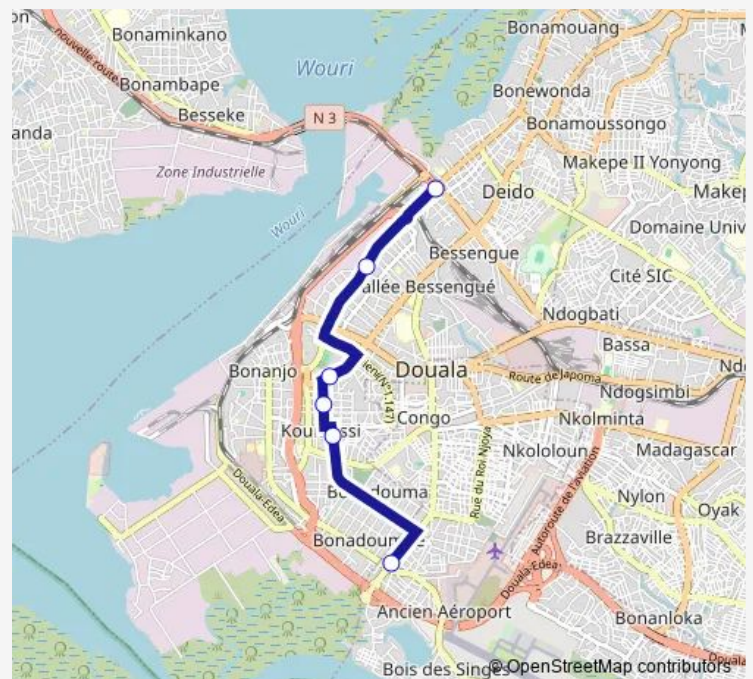

### Direction

Bonapriso Hôtel de l'air — Total, Rond Point Deido

6 stops

[Open route schedule](#)

Bonapriso Hôtel de l'air

Super U Bali

Esao Bali

Serena Bali

### Route schedule

Bonapriso Hôtel de l'air — Total, Rond Point Deido

Monday 11:24

Tuesday 11:24

Wednesday 11:24

Thursday 11:24

Friday 11:24

Saturday 11:24

### Route info

Direction: Bonapriso Hôtel de l'air

Stops: 6

Trip Duration: 0 hour 24 min

 Bonapriso Hotel de l'air to Rond Point Deido

Communal Taxi Service time schedules and route maps are available in an offline PDF at [busmaps.com](https://busmaps.com). Use the [busmaps.com](https://busmaps.com) website to see live bus times, train schedule or subway schedule, and step-by-step directions for all public transit in Douala