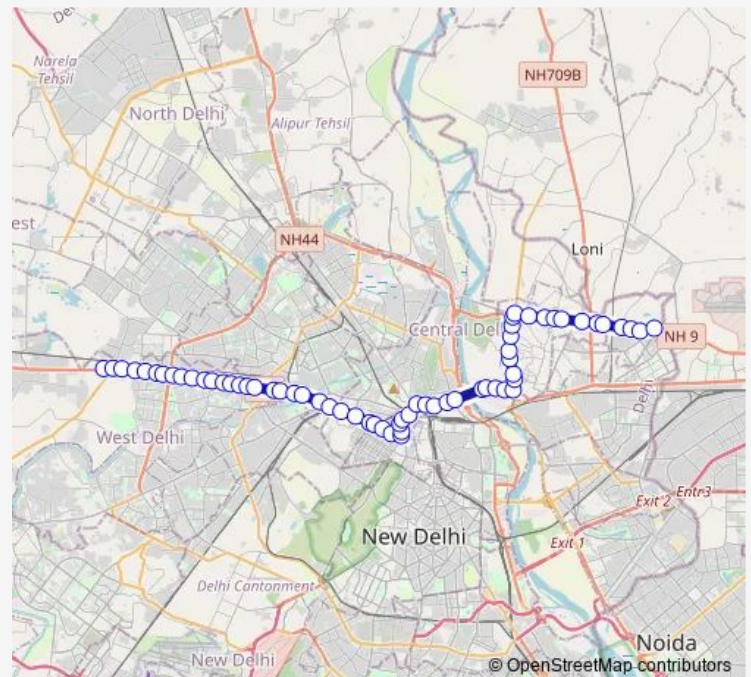

### Route schedule

Nangloi Metro Station — Harsh Vihar Terminal

Monday 06:12-21:05

Tuesday 06:12-21:05

Wednesday 06:12-21:05

Thursday 06:12-21:05

Friday 06:12-21:05

Saturday 06:12-21:05

### Route info

Direction: Nangloi Metro Station

Stops: 63

Trip Duration: 2 hour 1 min

973down

BusMaps

Zakhira Flyover

Daya Basti Flyover