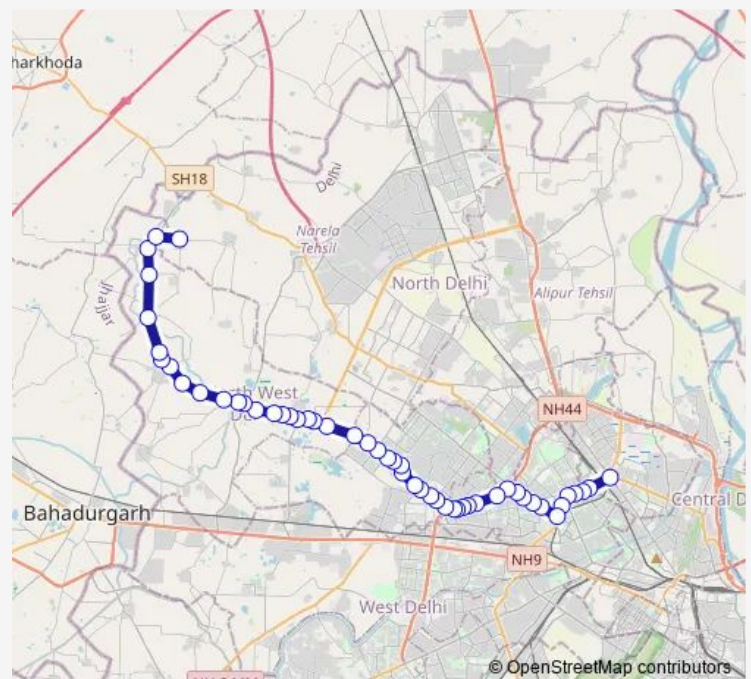

Mangolpur Kalan Village

Avantika Xing

Mangol Pur Khurd

Route schedule

Azad Pur Terminal — Katewara Village

Monday 08:10

Tuesday 08:10

Wednesday 08:10

Thursday 08:10

Friday 08:10

Saturday 08:10

Sunday 08:10

Route info

Direction: Azad Pur Terminal

Stops: 51

Trip Duration: 2 hour 3 min

■ 114bsplup

BusMaps

Mangolpuri Y Block

Budh Vihar

Krishna Vihar

Brahm Shakti Hospital

Pooth Kalan

Rohini Sec 20/21 More