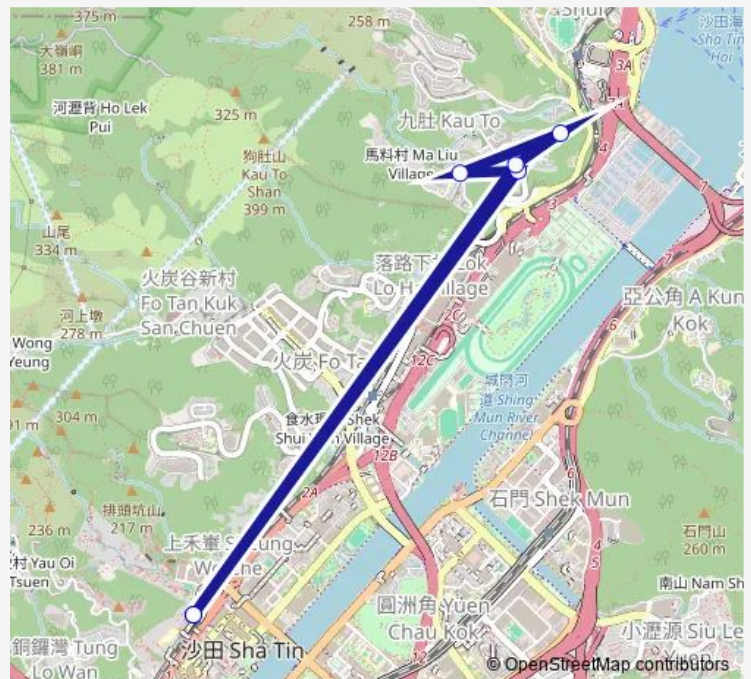

### Route schedule

SHATIN STATION|SHA TIN STATION — SHATIN STATION|SHA TIN STATION

Monday	06:25-23:20
Tuesday	06:25-23:20
Wednesday	06:25-23:20
Thursday	06:25-23:20
Friday	06:25-23:20
Saturday	06:25-23:20
Sunday	06:25-23:15

### Route info

Direction: SHATIN STATION|SHA TIN STATION

Stops: 6

Trip Duration: 0 hour 15 min

66K — SHA TIN Station - KAU TO (Circular)

66K Bus time schedules and route maps are available in an offline PDF at [busmaps.com](https://busmaps.com). Use the [busmaps.com](https://busmaps.com) website to see live bus times, train schedule or subway schedule, and step-by-step directions for all public transit in Sha Tin