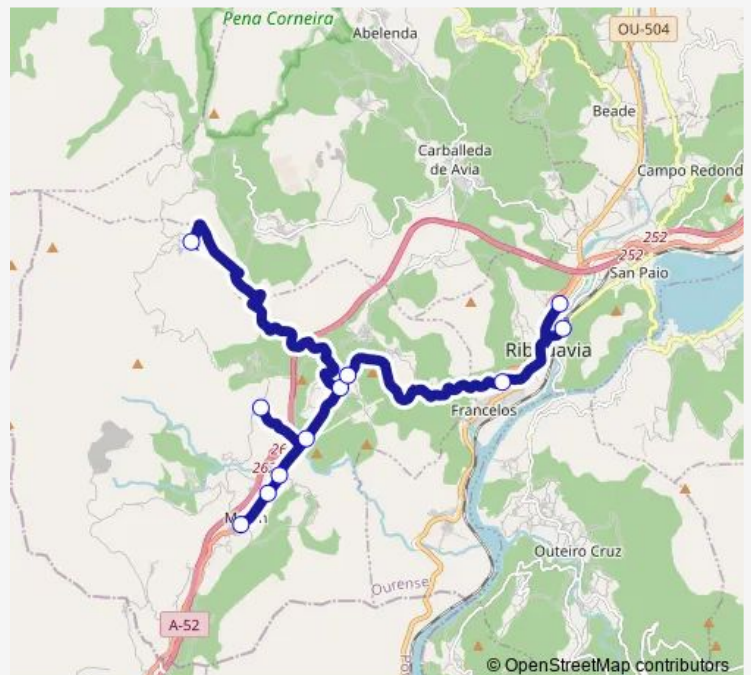

### Route schedule

Melón — IES DE Ribadavia

Monday	07:45
Tuesday	07:45
Wednesday	07:45
Thursday	07:45
Friday	07:45
Saturday	—
Sunday	—

### Route info

Direction: Melón

Stops: 11

Trip Duration: 0 hour 40 min

XG706005 — IES de Ribadavia-Melón